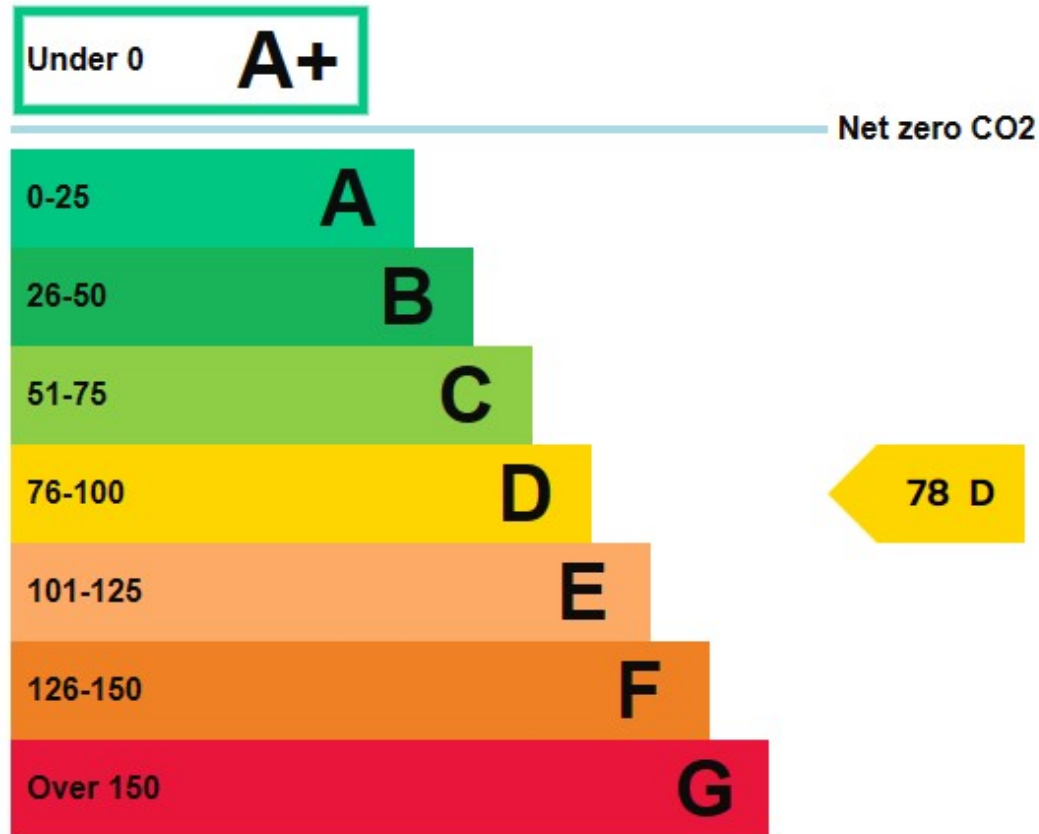

Energy rating and score

This property's energy rating is D.

Properties get a rating from A+ (best) to G (worst) and a score.

The better the rating and score, the lower your property's carbon emissions are likely to be.
