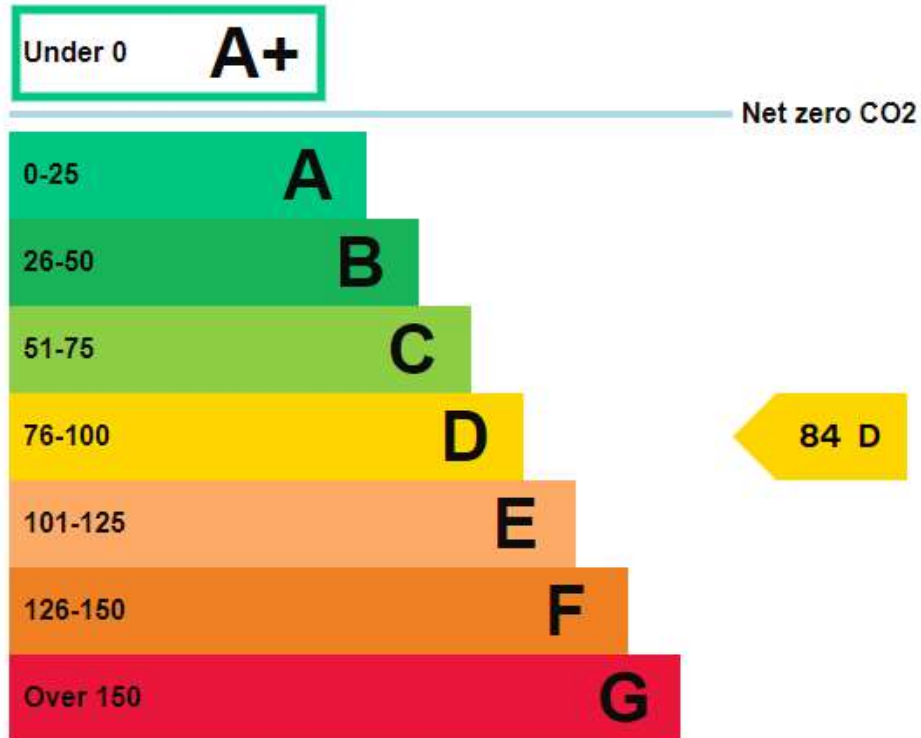

Energy rating and score

This property's current energy rating is D.

Properties get a rating from A+ (best) to G (worst) and a score.

The better the rating and score, the lower your property's carbon emissions are likely to be.
