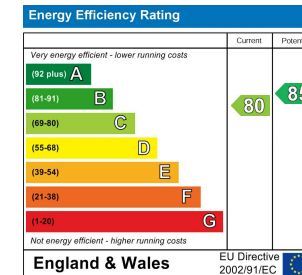

Energy Efficiency Graph