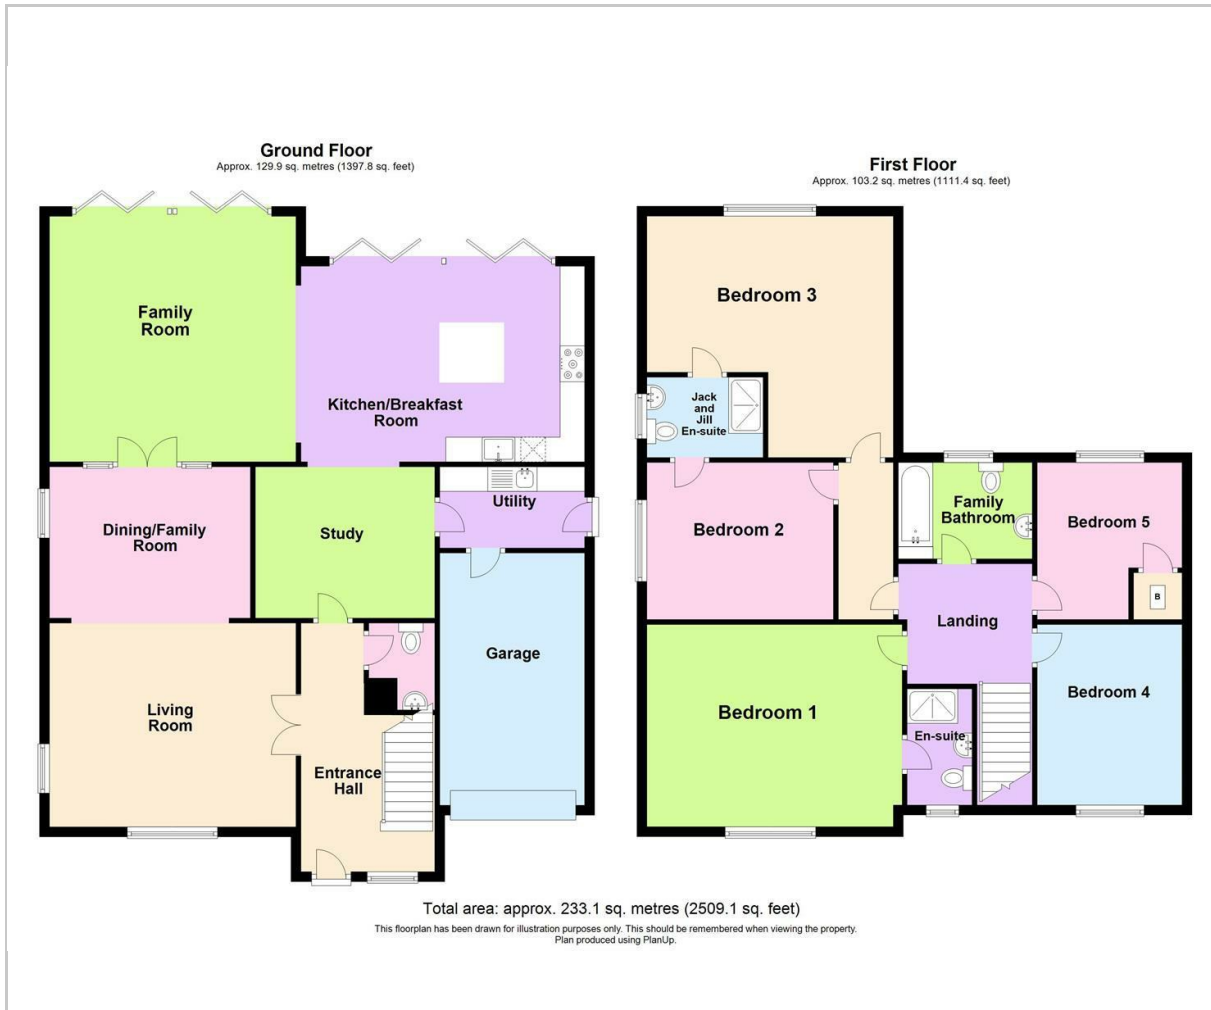

Floor Plan

Area Map

Energy Efficiency Graph

Viewing

Please contact our Werrington Office on 01733 321079 if you wish to arrange a viewing appointment for this property or require further information.

These particulars, whilst believed to be accurate are set out as a general outline only for guidance and do not constitute any part of an offer or contract. Intending purchasers should not rely on them as statements of representation of fact, but must satisfy themselves by inspection or otherwise as to their accuracy. No person in this firm's employment has the authority to make or give any representation or warranty in respect of the property.