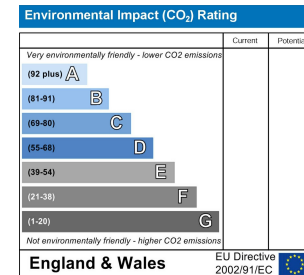

Floor Plan

Area Map

Energy Efficiency Graph

Viewing

Please contact our Werrington Office on 01733 321079 if you wish to arrange a viewing appointment for this property or require further information.

These particulars, whilst believed to be accurate are set out as a general outline only for guidance and do not constitute any part of an offer or contract. Intending purchasers should not rely on them as statements of representation of fact, but must satisfy themselves by inspection or otherwise as to their accuracy. No person in this firm's employment has the authority to make or give any representation or warranty in respect of the property.