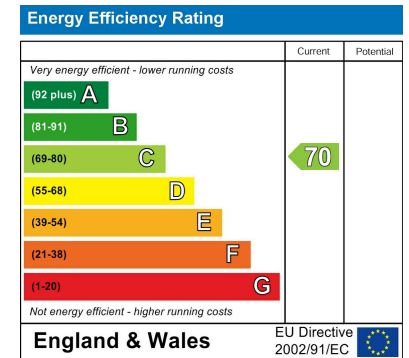

Livng/Dining Room

The main reception room is spacious and bright, offering plenty of space for both living and dining room furniture.

Kitchen

The kitchen is fitted with a range of wall, drawer and base units, complementing work surfaces and space for appliances including a cooker, fridge/freezer and washing machine.

Master Bedroom

The master bedroom is a large double with ample space for bedroom furniture.

Bedroom Two

The second bedroom is another generous double with plenty of space for furniture.

Bedroom Three

The third bedroom is a spacious single size currently used as a home office/study.

Bathroom

The family bathroom is fitted with WC, wash hand basin and panelled bath.

External

Externally the property has a rear enclosed yard with space for shed and outdoor furniture. There is also on street parking available close by.