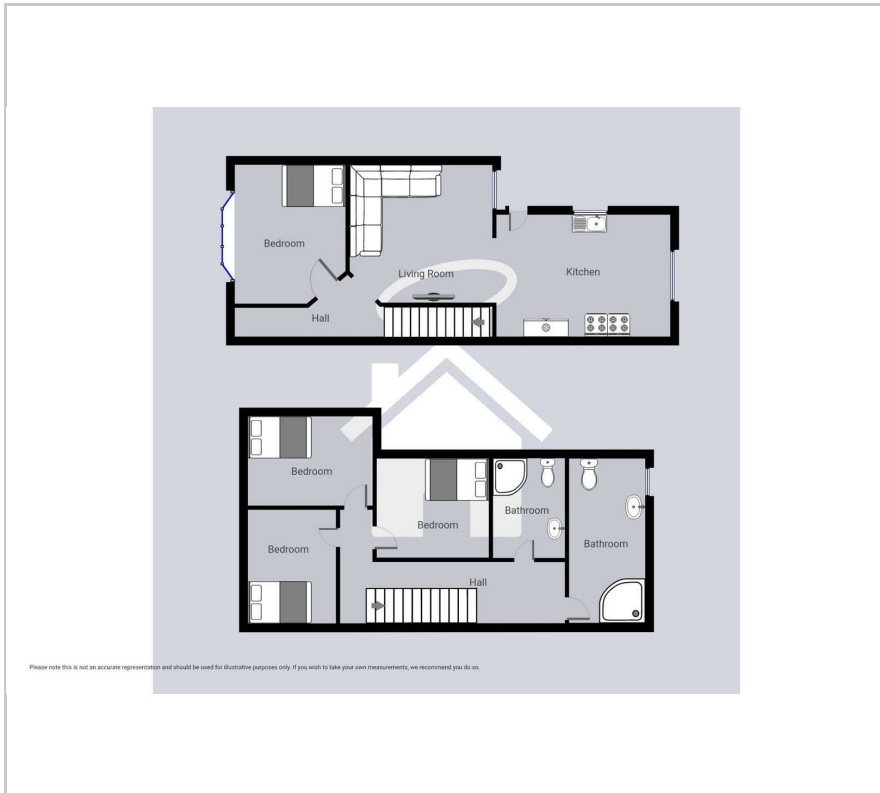

- 6 bedroom house
- 2 bathrooms
- Modern throughout
- £400 per person PCM
- Amazing large kitchen
- Bills Included
- AVAILABLE 1st September 2025

## Floor Plan