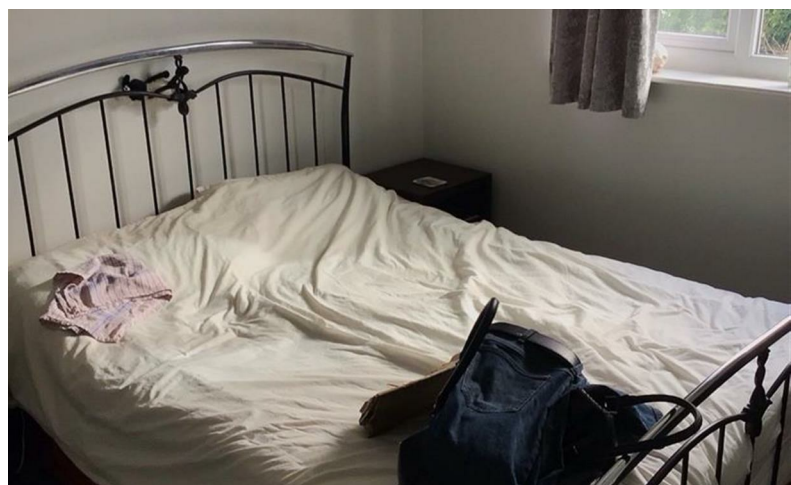

£750

43A Main Street, Alrewas, DE13 7AE

gatewayresidential.co.uk

43A Main Street, Alrewas, DE13 7AE

Gateway are excited to market this 2 bed flat located in Burton-on-Trent.

This charming home offers 2 double bedrooms, a spacious lounge, fitted kitchen and bathroom. Ideally located just outside the historic city of Lichfield, where you will be surrounded by an abundance of local shops, restaurants and other amenities.