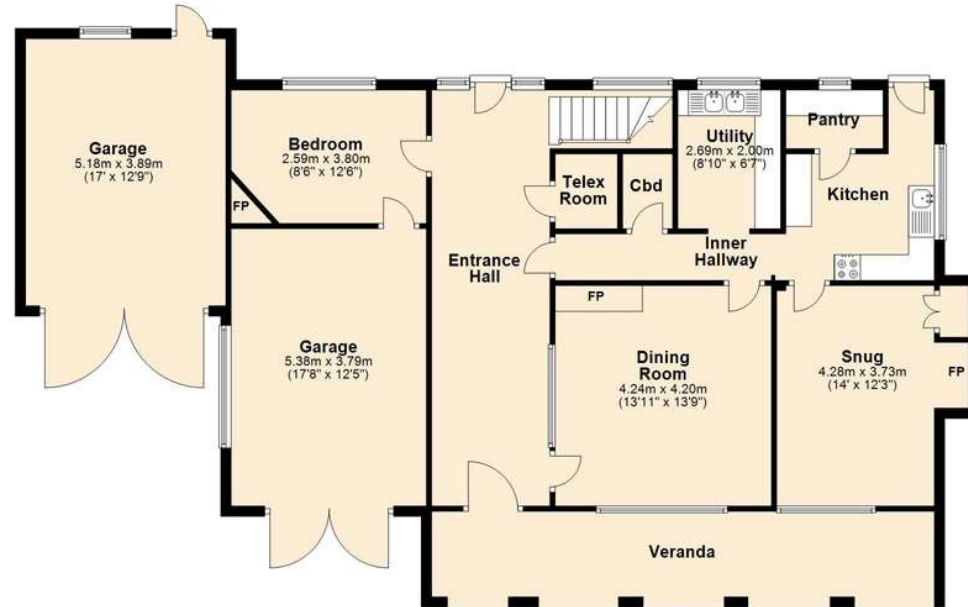

Rhosneigr Property

Rhosneigr Property

Rhosneigr Property

Rhosneigr Property

Rhosneigr Property

Rhosneigr Property

Rhosneigr Property

Ground Floor
Approx. 149.3 sq. metres (1607.1 sq. feet)

Outbuildings
Approx. 76.5 sq. metres (823.0 sq. feet)

First Floor
Approx. 126.5 sq. metres (1361.9 sq. feet)

Total area: approx. 352.3 sq. metres (3792.0 sq. feet)

This floor plan is for illustrative purposes only and may not be representative of the property. The measurements are approximate and are for illustrative purposes only.
Plan produced using PlanUp.