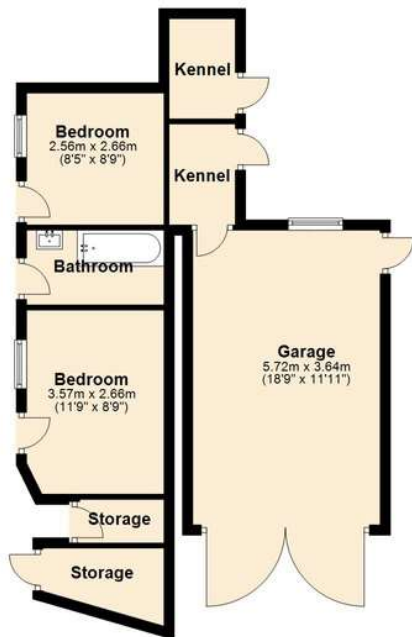

Rhosneigr Property

Rhosneigr Property

Rhosneigr Property

Rhosneigr Property

Rhosneigr Property

Rhosneigr Property

Rhosneigr Property

Ground Floor
Approx. 149.3 sq. metres (1607.1 sq. feet)

Outbuildings
Approx. 76.5 sq. metres (823.0 sq. feet)

First Floor
Approx. 126.5 sq. metres (1361.9 sq. feet)

Total area: approx. 352.3 sq. metres (3792.0 sq. feet)

This floor plan is for illustrative purposes only and may not be representative of the property. The measurements are approximate and are for illustrative purposes only.
Plan produced using PlanUp.