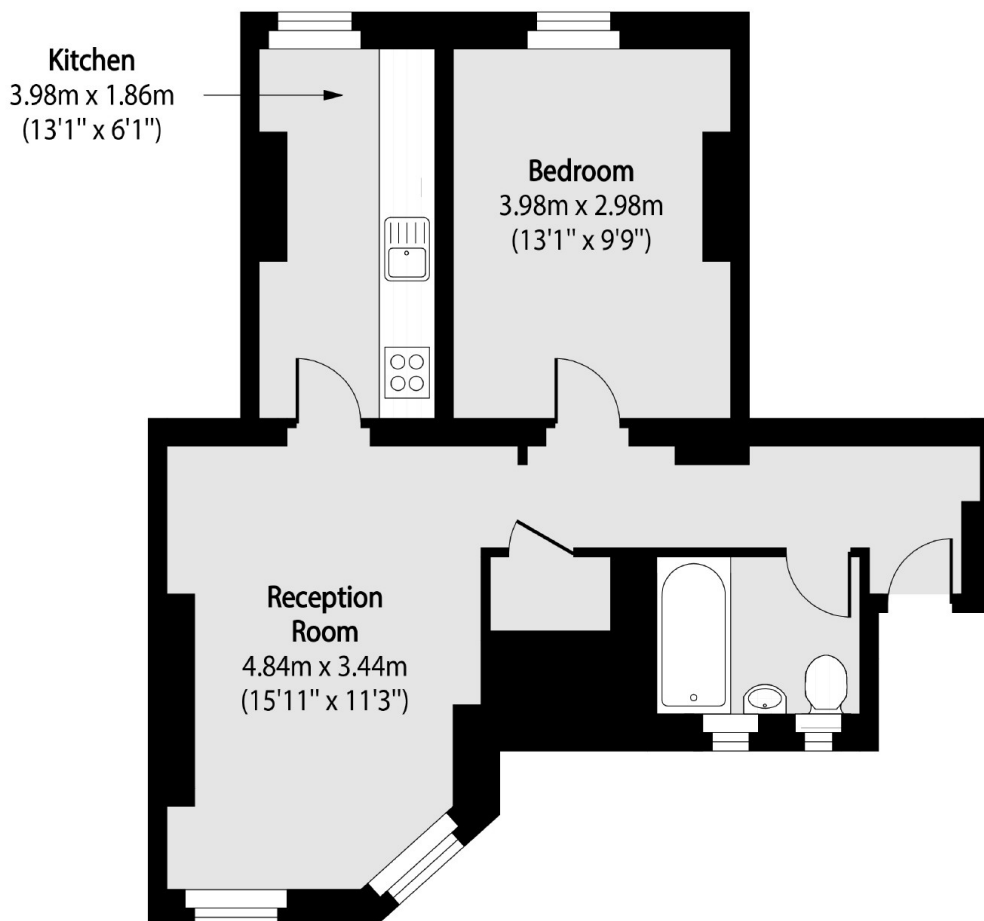

London Fields East Side, E8

£461 Per week

A one double bedroom apartment in a secure London Fields building. This well presented property is on the second floor and comes with wooden flooring, a separate kitchen and attractive views of London Fields Park.

Situated on top of London Fields, this building enters onto the popular green connecting to all of the amenities on Broadway Market.

Features

- One Double Bedrooms
- Wooden Flooring
- Over looking London fields Park
- Secure Entry System
- London Fields Lido
- Furnished

London Fields East Side, London, E8

Total area (approx): 50.78 sq m (547 sq. ft)