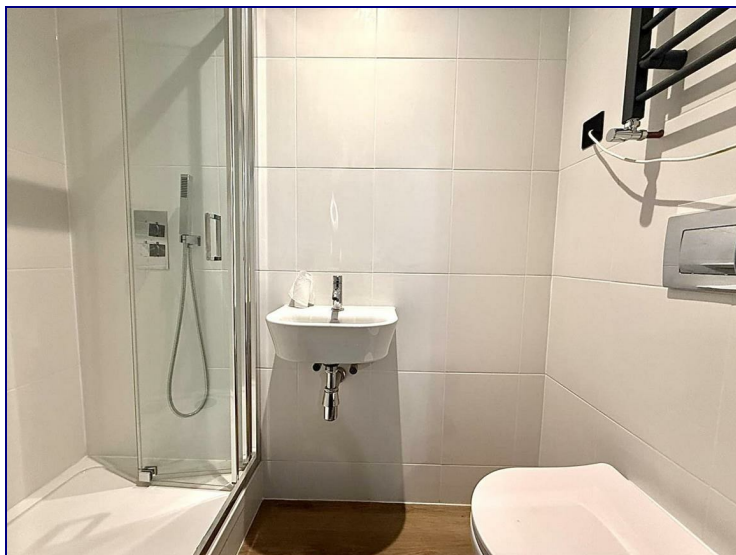

**Soham Road, Enfield, EN3 6HD**

**£1,150 PCM**

Room To Let with Private Shower Room. \*\*All Bills Included\*\*

Available Now.

Occupants will benefit from a ground floor furnished double room with a modern private shower room included within the room. This room will also include a television and all furnishings.