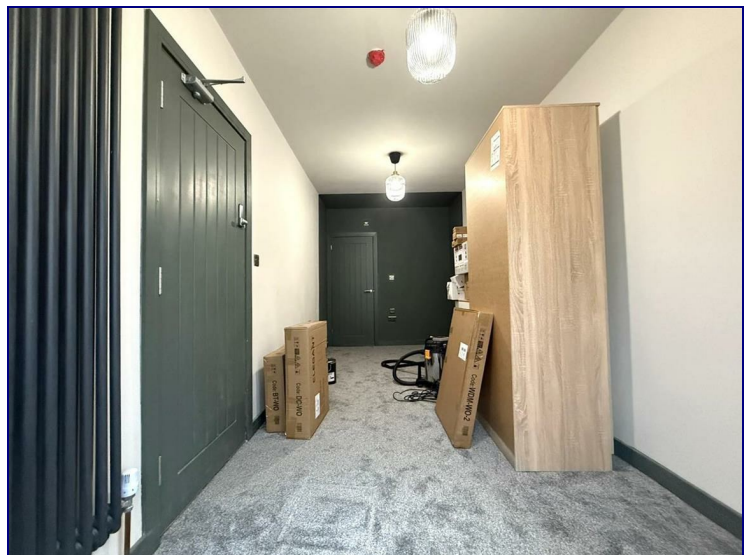

**Soham Road, Enfield, EN3 6HD**

**£1,150 PCM**

Room To Let with Private Shower Room. \*\*All Bills Included\*\*

Available Now.

Occupants will benefit from a ground floor furnished double room with a modern private shower room included within the room. This room will also include a television and all furnishings.

Communal areas include a kitchen/dining area with newly fitted appliances and a garden for all residents.