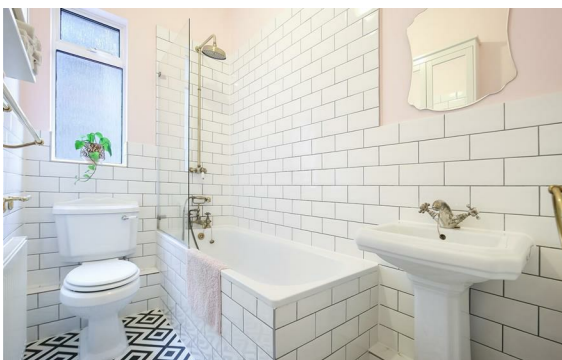

DAWN SANDOVAL

Residential

2 Bedrooms

Apartment

Located
in Woodford Green
£1,900 Per Month

info@dawnsandovalresidential.cc www.dawnsandovalresidential.co.uk

0207 093 1702

DAWN SANDOVAL
Residential