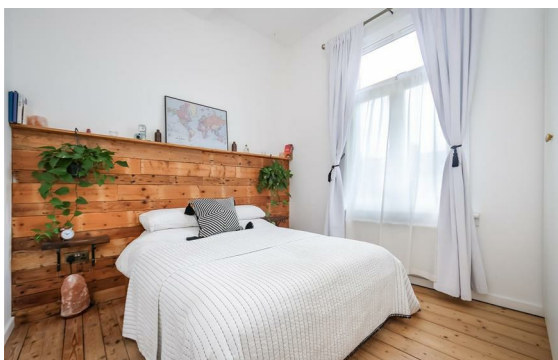

DAWN SANDOVAL

Residential

2 Bedrooms

Apartment

Located
in Woodford Green
£1,900 Per Month

info@dawnsandovalresidential.cc www.dawnsandovalresidential.co.uk

0207 093 1702

DAWN SANDOVAL
Residential