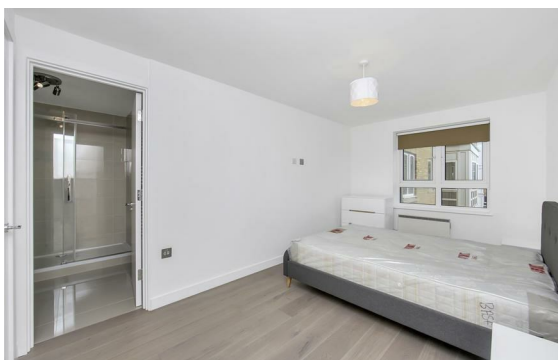

**DAWN
SANDOVAL**
Residential

5 Indescon Square
Lightermans Road
London
E14 9DQ

0207 093 1702

info@dawnsandovalresidential.com

www.dawnsandovalresidential.co.uk

Dawn Sandoval Residential are delighted to offer for rent this outstanding apartment that was recently refurbished throughout to an extremely high luxury standard.