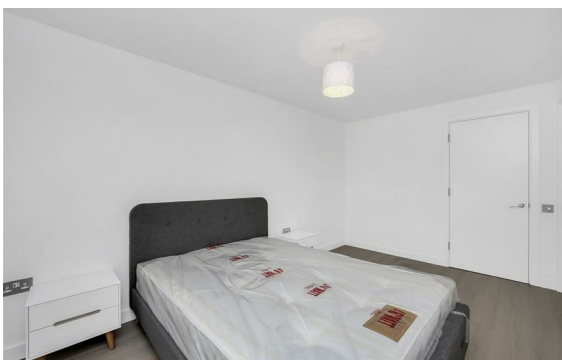

DAWN SANDOVAL

Residential

1 Bedrooms

Apartment

Located in London

£2,000 Per Month

info@dawnsandovalresidential.co.uk www.dawnsandovalresidential.co.uk

0207 093 1702

**DAWN
SANDOVAL**
Residential

5 Indescon Square
Lightermans Road
London
E14 9DQ

0207 093 1702

info@dawnsandovalresidential.com

www.dawnsandovalresidential.co.uk

Dawn Sandoval Residential are delighted to offer for rent this outstanding apartment that was recently refurbished throughout to an extremely high luxury standard.