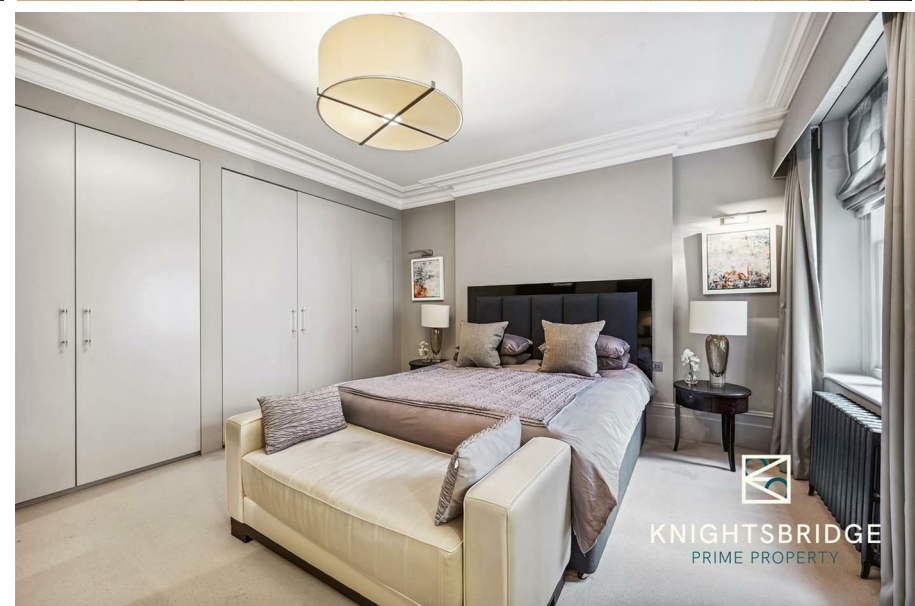

Recently Refurbished Two Bedrooms, Two Bathrooms Lateral Apartment Located in This Exclusive Mayfair Address.

Spanning 1,263 Sq Ft / 117.34 Sq M, Comprising Two Double Bedrooms, Two Bathroom, Spacious Entrance Hallway, Separate Kitchen And Large Reception/Dining Area.

The Apartment Has Been Finished to The Highest Specifications And Benefits From Large Windows, Marble Tiled Bathrooms, Underfloor Heating, AV System.

Resident Porter In The Building.

A Short Walk Away From The Many Fine Michelin Star Restaurants, Cafes & Bars Of Exclusive Mayfair.

And, The Many Retail Amenities Of Oxford Street (Including Selfridges Department Store).

Hyde Park 2 Minutes Walking Distance.

Westminster Council
Tax Band G

Long Let
6 weeks security deposit