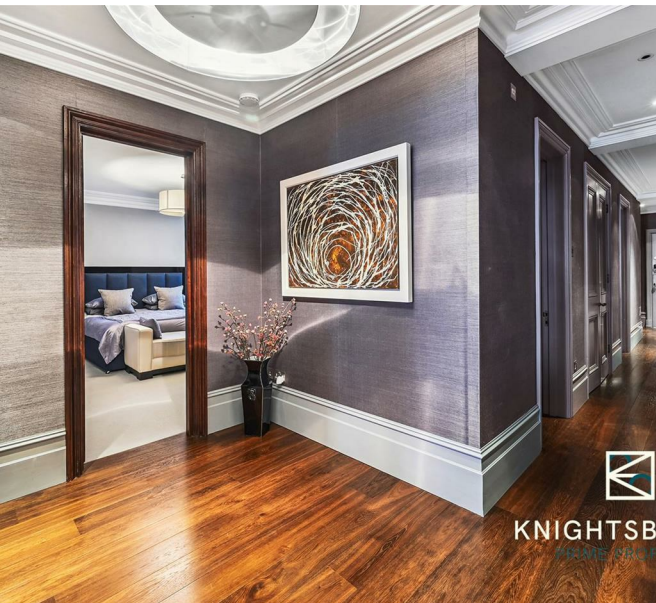

- Resident Porter
- Large Reception Room
- Two Bedrooms, Two Bathrooms
- Two Minutes To Hyde Park
- 1,263 Sq Ft / 117.4 Sq M
- Two Bedrooms, Two Bathrooms
- 2nd Floor With Lift Access

Recently Refurbished Two Bedrooms, Two Bathrooms Lateral Apartment Located in This Exclusive Mayfair Address.

Spanning 1,263 Sq Ft / 117.34 Sq M, Comprising Two Double Bedrooms, Two Bathroom, Spacious Entrance Hallway, Separate Kitchen And Large Reception/Dining Area.

The Apartment Has Been Finished to The Highest Specifications And Benefits From Large Windows, Marble Tiled Bathrooms, Underfloor Heating, AV System.