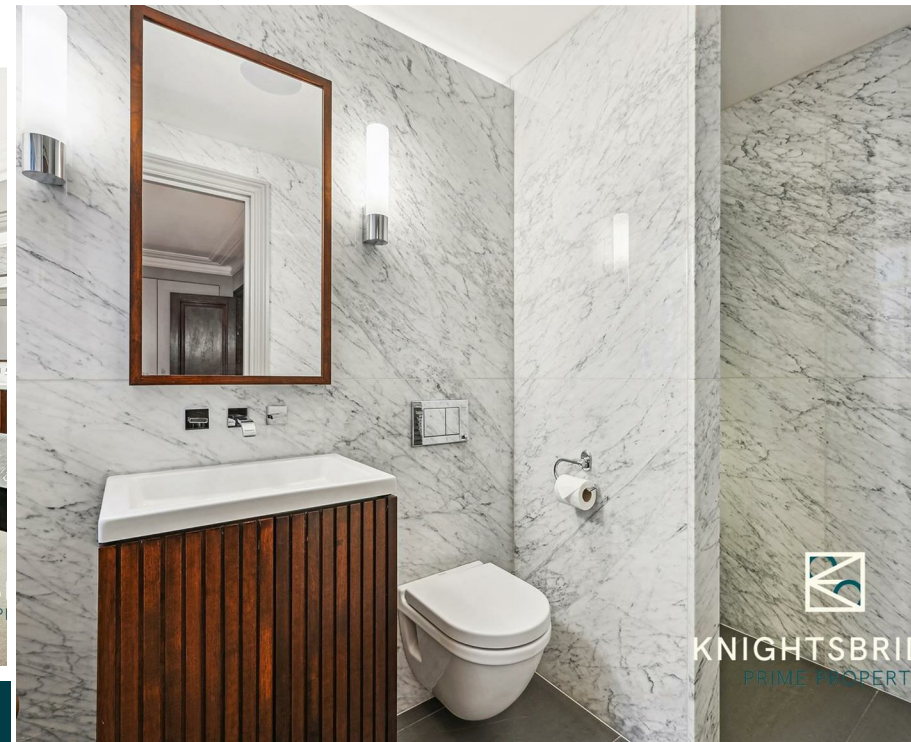

- Resident Porter
- Large Reception Room
- Two Bedrooms, Two Bathrooms
- Two Minutes To Hyde Park
- 1,263 Sq Ft / 117.4 Sq M
- Two Bedrooms, Two Bathrooms
- 2nd Floor With Lift Access

Recently Refurbished Two Bedrooms, Two Bathrooms Lateral Apartment Located in This Exclusive Mayfair Address.

Spanning 1,263 Sq Ft / 117.34 Sq M, Comprising Two Double Bedrooms, Two Bathroom, Spacious Entrance Hallway, Separate Kitchen And Large Reception/Dining Area.

The Apartment Has Been Finished to The Highest Specifications And Benefits From Large Windows, Marble Tiled Bathrooms, Underfloor Heating, AV System.