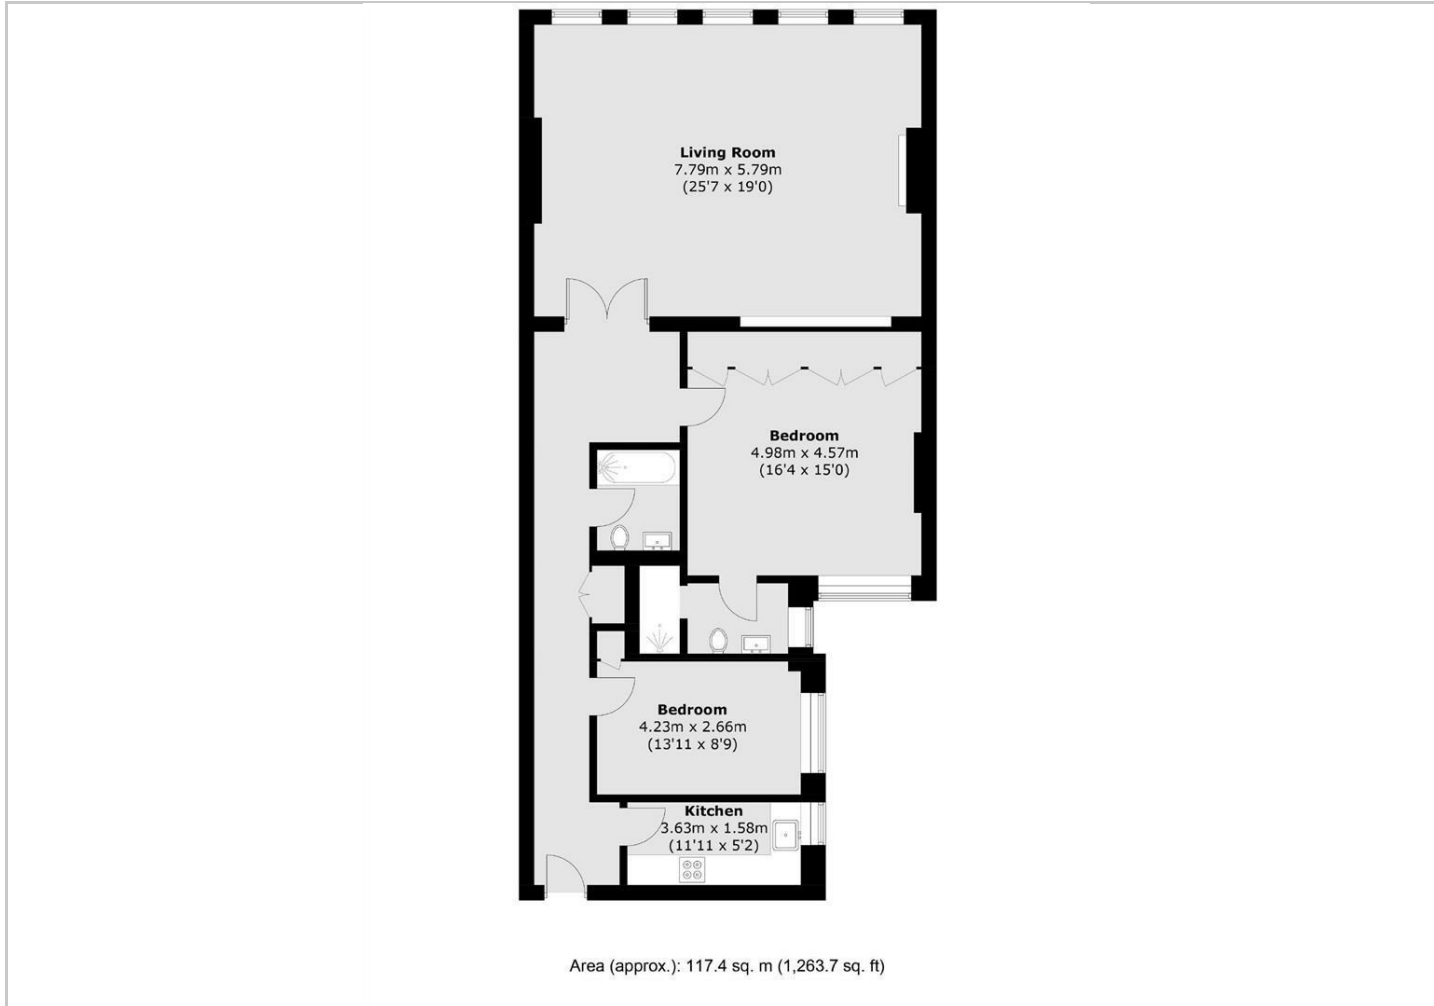

Floor Plans