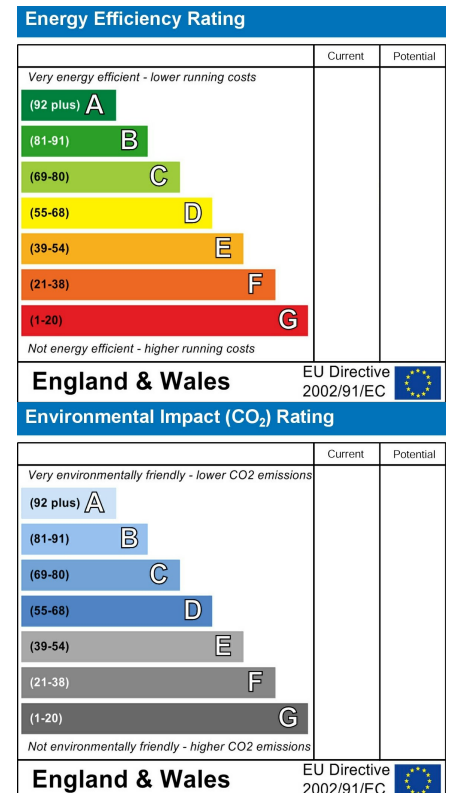

Energy Efficiency Graph

These particulars, whilst believed to be accurate are set out as a general outline only for guidance and do not constitute any part of an offer or contract. Intending purchasers should not rely on them as statements of representation of fact, but must satisfy themselves by inspection or otherwise as to their accuracy. No person in this firm's employment has the authority to make or give any representation or warranty in respect of the property.