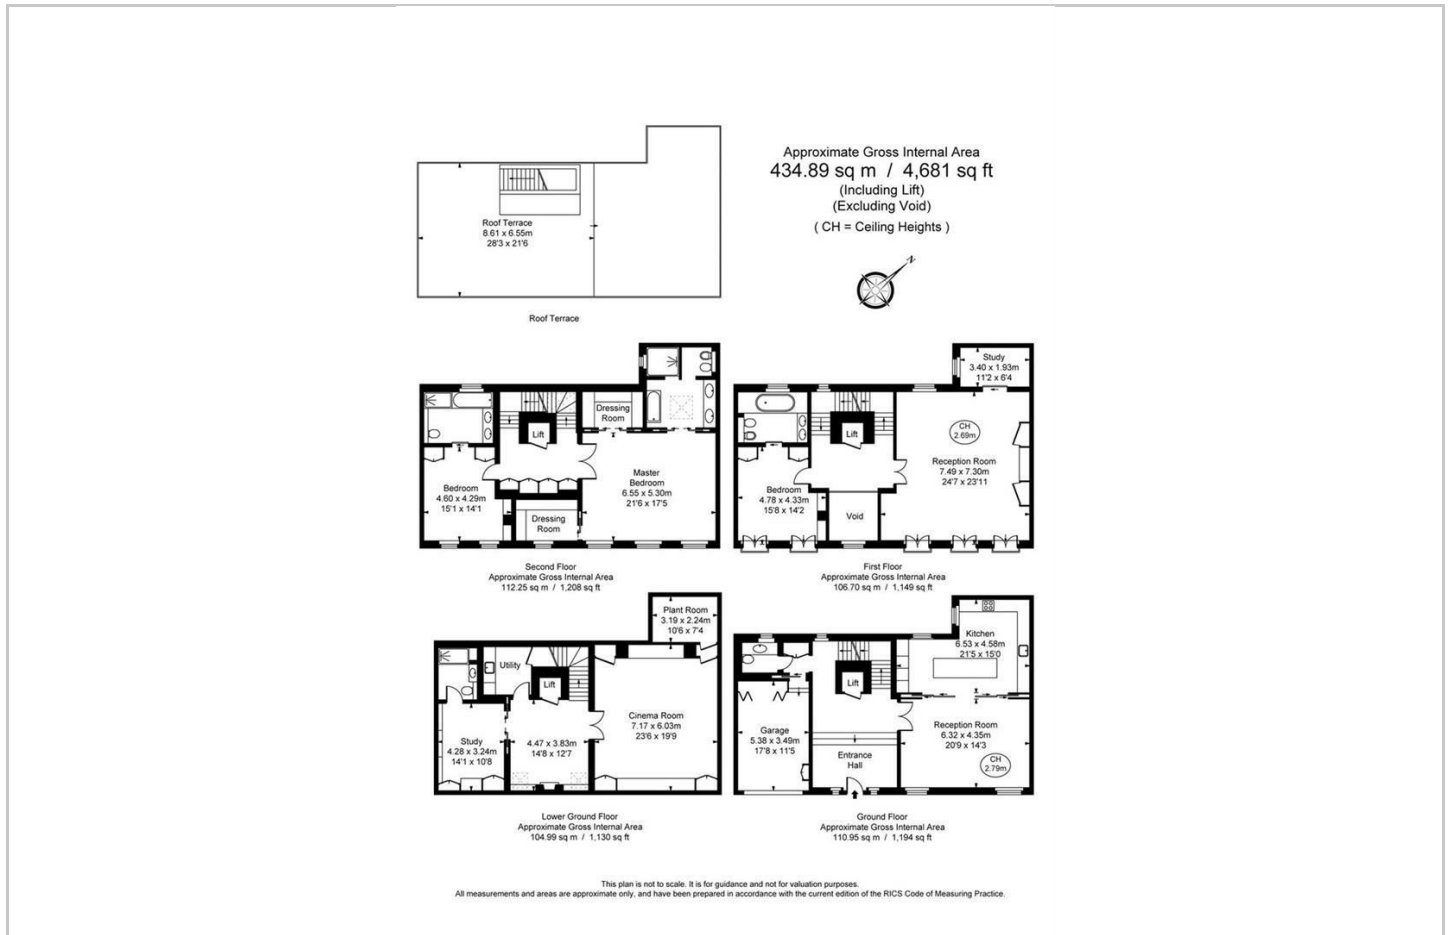

Floor Plan

Area Map