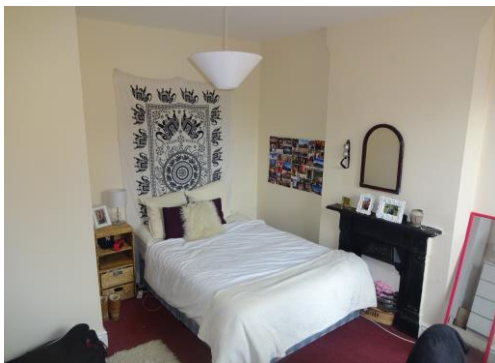

These particulars are intended to give a fair description of the property but their accuracy cannot be guaranteed and they do not constitute an offer of contract. Intending tenants must rely on their own inspection of the property.