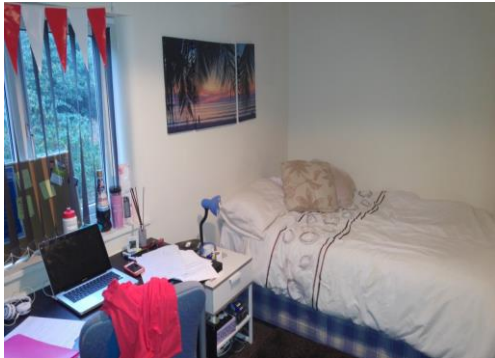

ZEBRAlets

Property Details