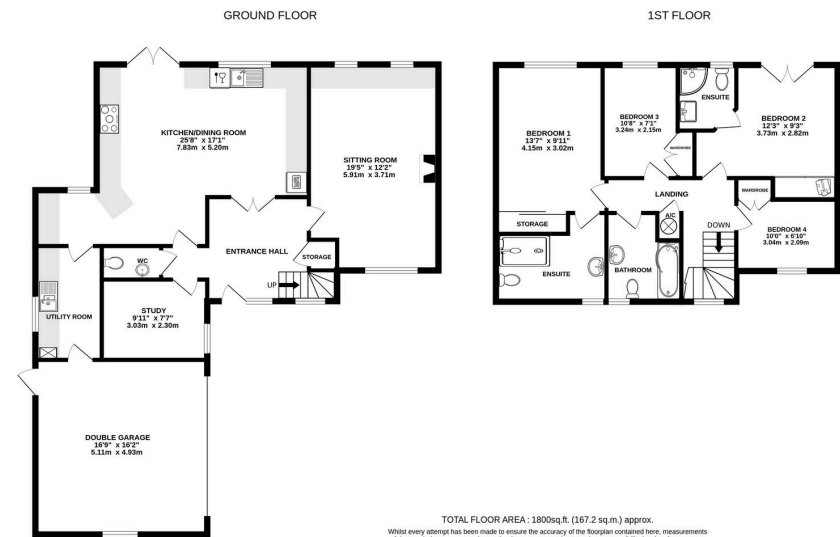

Williams Mead, Bartestree, Hereford

Guide Price £563,000

🛏️ 4 🪑 3 🚗 3

- Recently Refurbished & Upgraded
- Backs onto Countryside with Views
- Stylish Decor Throughout
- 4 Double Bedrooms; 2 Ensuites
- Beautiful Relandscaped Gardens
- Double Garage with Motorised Rolling Door
- Exclusive Development in Sought-After Village
- Contemporary Open Plan Kitchen/Diner
- Detached Family Home
- Generous Driveway Parking

A Stunning, Stylishly Refurbished 4 Double Bedroom Detached Family Home, located within a gated development in the highly sought-after village of Bartestree, near Hereford.