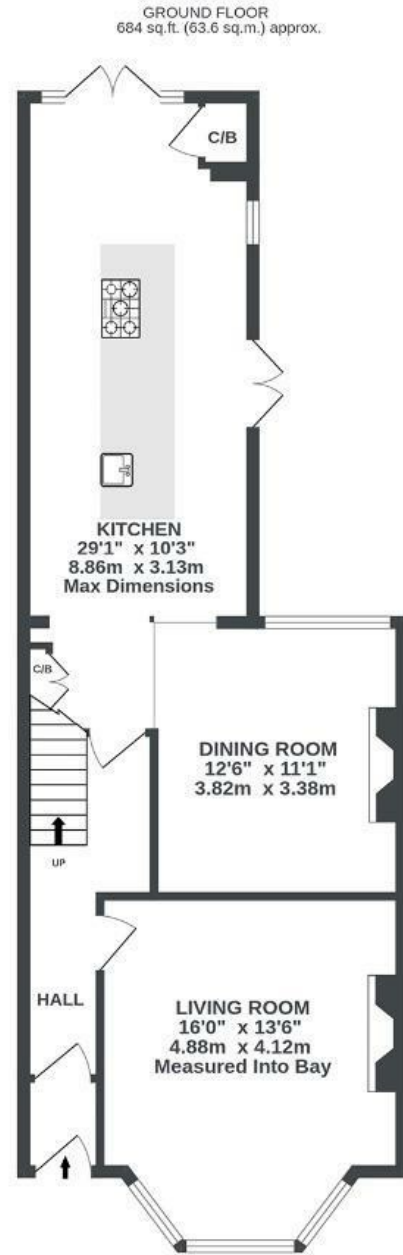

Withleigh Road

KNOWLE

APPROXIMATE FLOOR AREA
143.4 SQM / 1544 SQFT

Illustrations are for reference purposes only, measurements are approximate, not to scale.

Boardwalk

Withleigh Road , BRISTOL

£

£625,000

Bristol, BS4
210

zzz

3 Bedrooms

1 Bathrooms

"When we moved to this house seven years ago very little had been done to it in years. We wanted to keep some of the houses original style but we also wanted to modernise and bring some sculptural features into it. We combined the three rooms in the back of the house and brought in a sculpture/builder to transform the space into a social area with a difference and had the island constructed onsite. With the large windows and two sets of doors the space is calm and bright and excellent for entertaining"