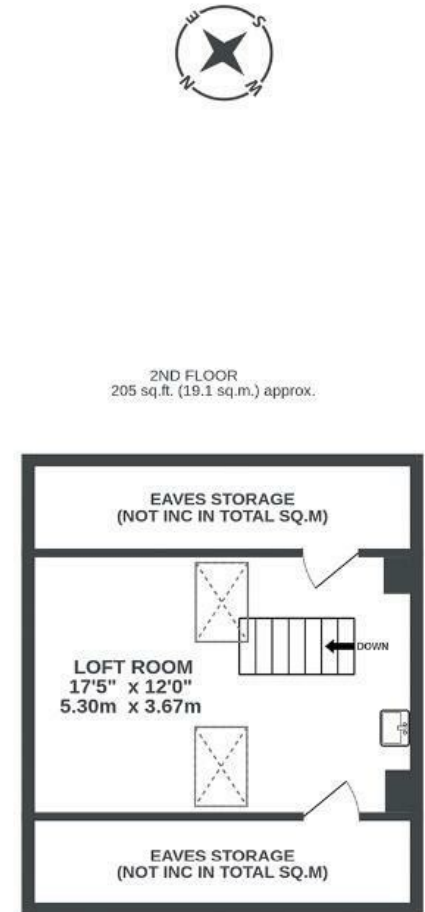

Withleigh Road

KNOWLE

APPROXIMATE FLOOR AREA
143.4 SQM / 1544 SQFT

Illustrations are for reference purposes only, measurements are approximate, not to scale.

Boardwalk

Withleigh Road , BRISTOL

£

£625,000

Bristol, BS4
210

zzz

3 Bedrooms

1 Bathrooms

"When we moved to this house seven years ago very little had been done to it in years. We wanted to keep some of the houses original style but we also wanted to modernise and bring some sculptural features into it. We combined the three rooms in the back of the house and brought in a sculpture/builder to transform the space into a social area with a difference and had the island constructed onsite. With the large windows and two sets of doors the space is calm and bright and excellent for entertaining"