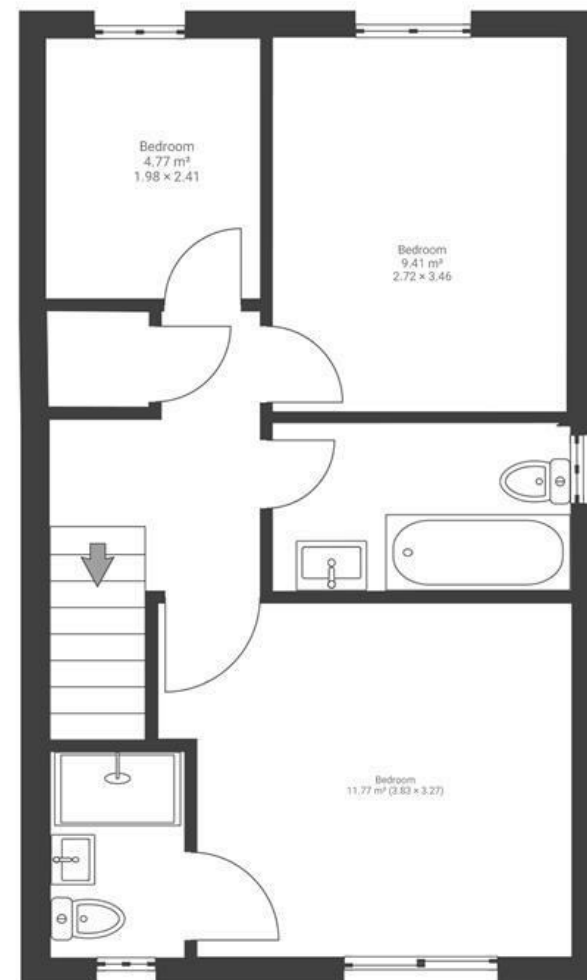

Bartholomews Square

HORFIELD

APPROXIMATE FLOOR AREA
82.6 SQM / 890 SQFT

GROUND FLOOR

FIRST FLOOR

Boardwalk

Bartholomews

HORFIELD, BRISTOL

£

£375,000

z z z

3 Bedrooms

Bristol, BS7

00R

3 Bathrooms

"Homes have the potential to express the personality of those who live there in the choice of colour, pictures, and furniture.. When I first moved here, on the first day, before the furniture was unpacked, my sitting room painted in an uninspiring lime green and aubergine, received its first coat of teal, and from then on I wanted the rooms to express a particular mood or interest. But it's time now for the house to have another creative owner and a new perspective."