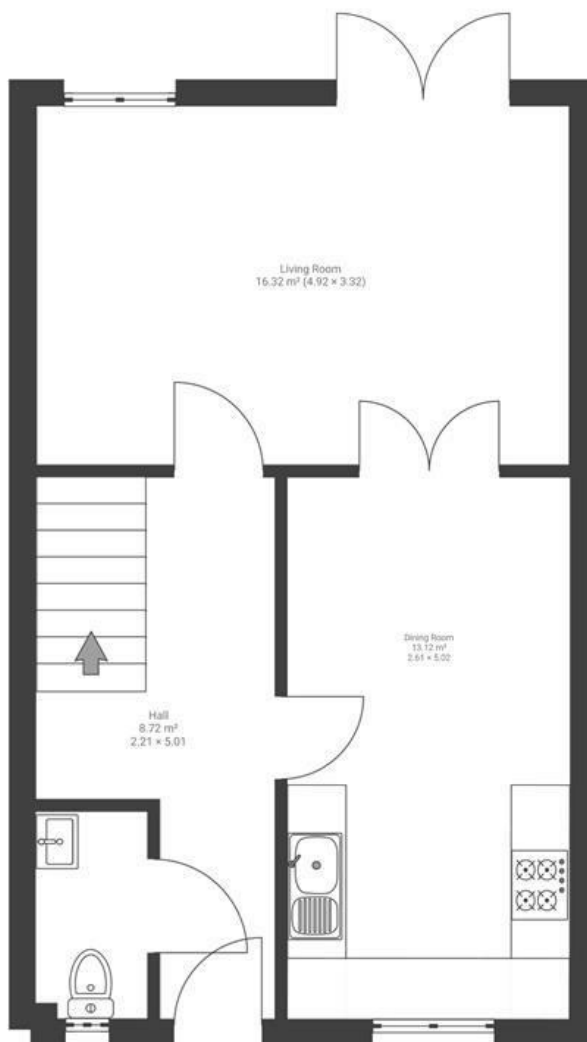

Bartholomews Square

HORFIELD

APPROXIMATE FLOOR AREA
82.6 SQM / 890 SQFT

GROUND FLOOR

FIRST FLOOR

Boardwalk

Bartholomews

HORFIELD, BRISTOL

£

£375,000

z z z

3 Bedrooms

Bristol, BS7

00R

3 Bathrooms

"Homes have the potential to express the personality of those who live there in the choice of colour, pictures, and furniture.. When I first moved here, on the first day, before the furniture was unpacked, my sitting room painted in an uninspiring lime green and aubergine, received its first coat of teal, and from then on I wanted the rooms to express a particular mood or interest. But it's time now for the house to have another creative owner and a new perspective."