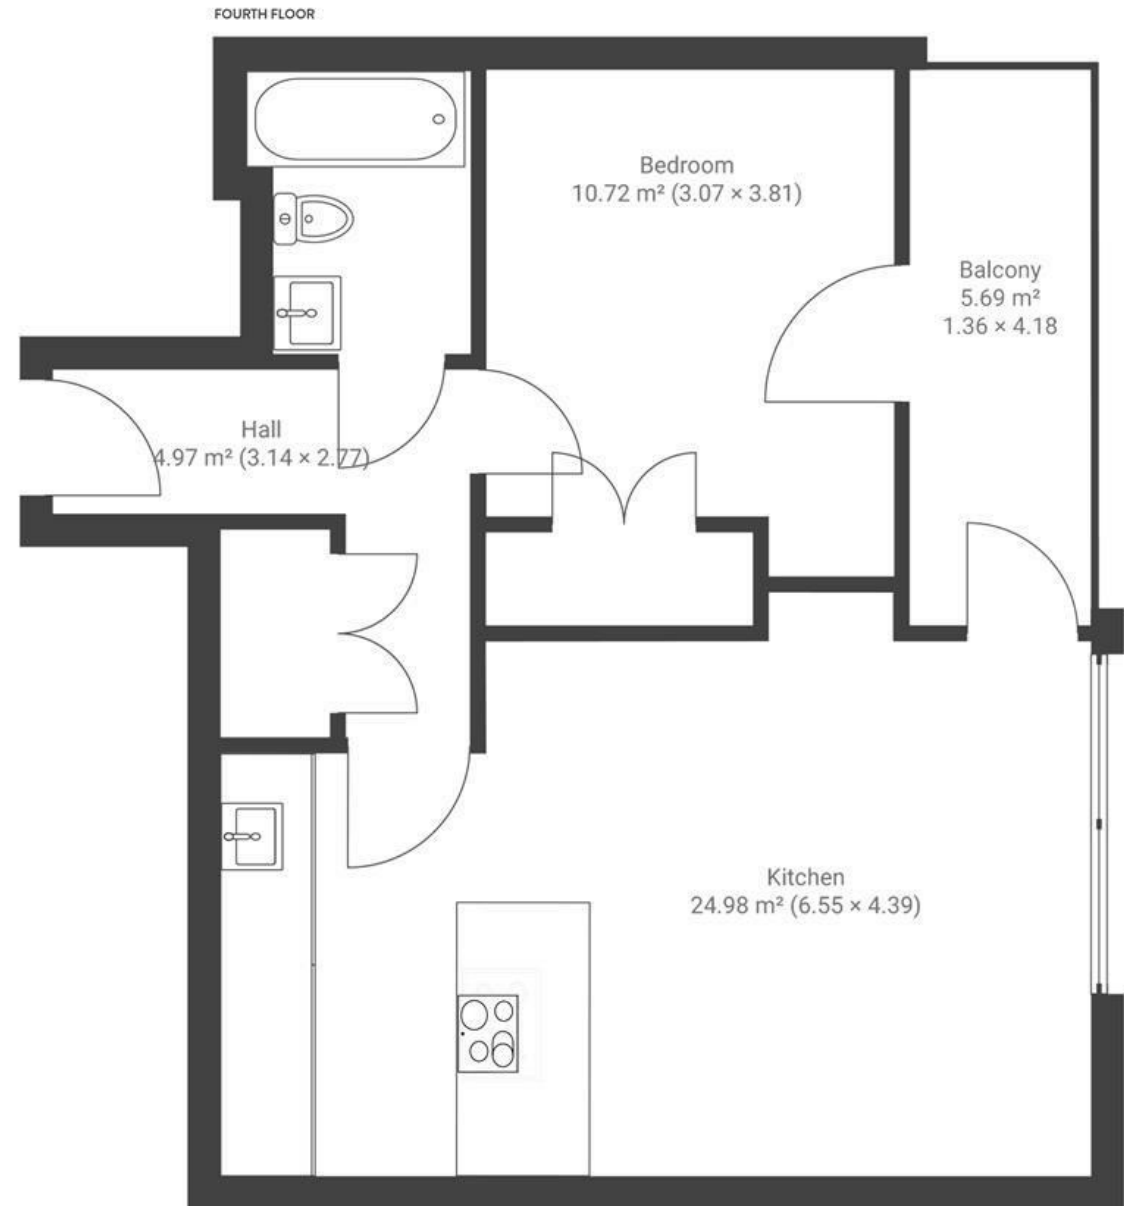

Templeback CITY CENTRE

APPROXIMATE FLOOR AREA
48.7 SQM / 524 SQFT

Boardwalk

Templebridge

, BRISTOL

£300,000

1 Bedrooms

Bristol, BS1