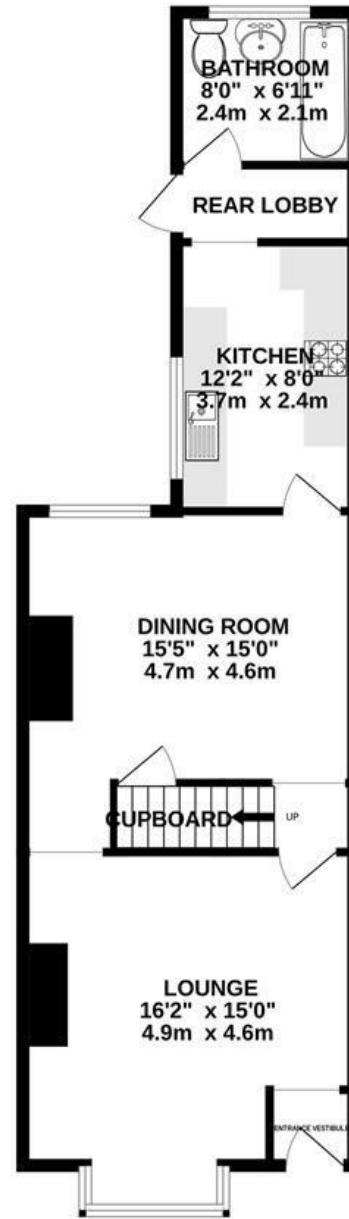

Lawrence Avenue

EASTON

APPROXIMATE FLOOR AREA
97 SQM / 1045 SQFT

Illustrations are for reference purposes only,
measurements are approximate, not to scale.

Boardwalk

Lawrence , BRISTOL

£325,000

2 Bedrooms