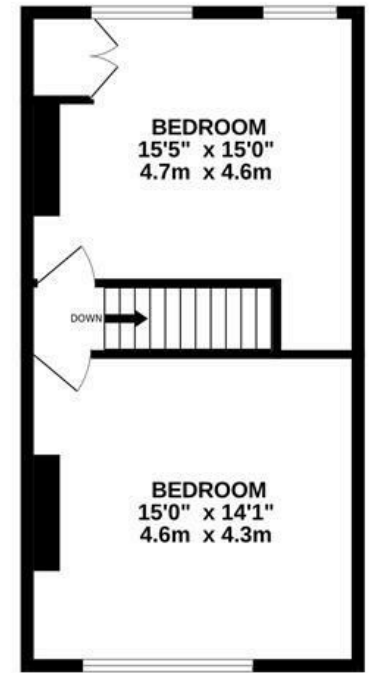

Lawrence Avenue

EASTON

APPROXIMATE FLOOR AREA
97 SQM / 1045 SQFT

Illustrations are for reference purposes only,
measurements are approximate, not to scale.

Boardwalk

Lawrence , BRISTOL

£325,000

2 Bedrooms