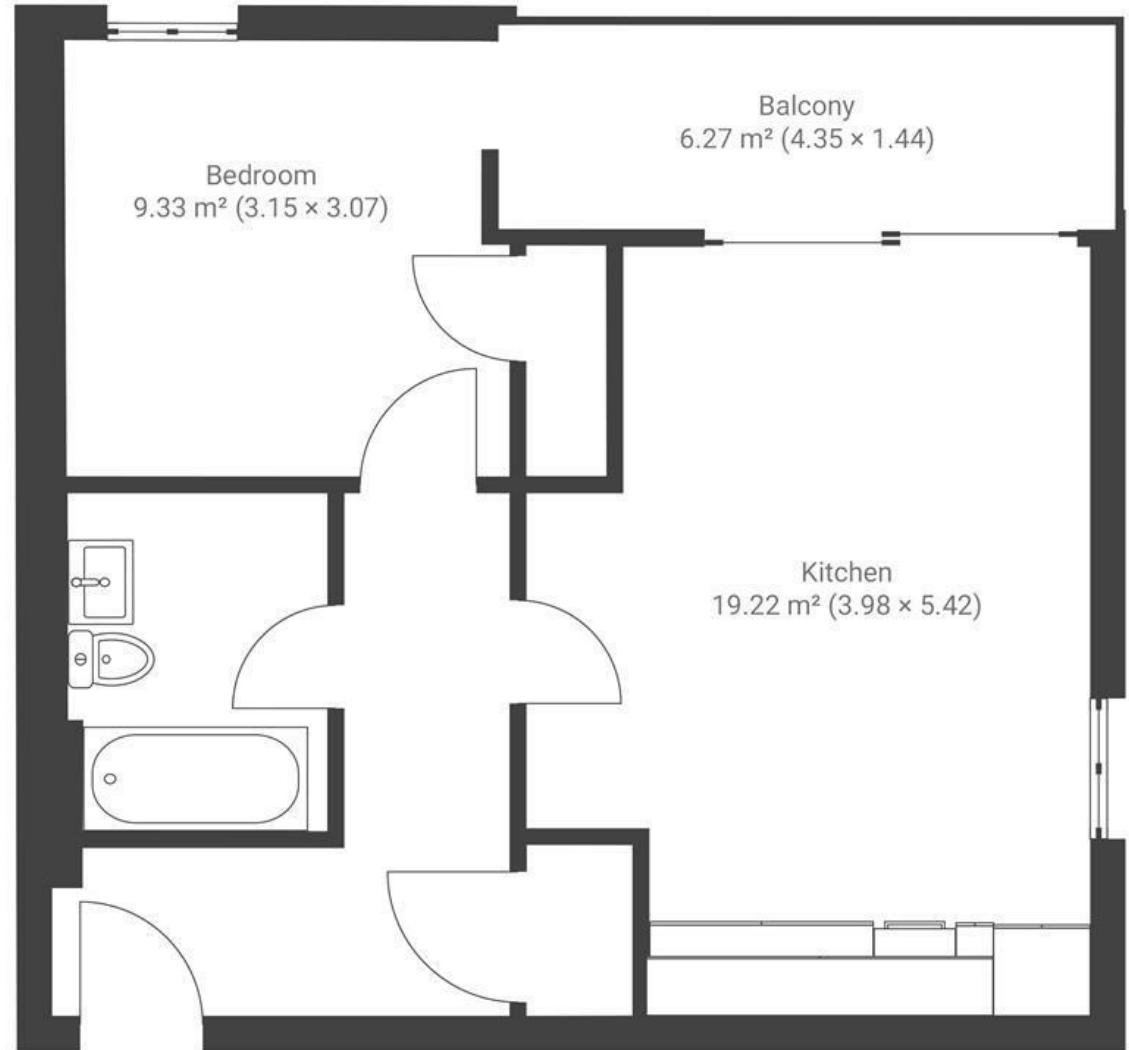

# Broad Weir

CITY CENTRE

APPROXIMATE FLOOR AREA  
44 SQM / 473 SQFT

Bedroom  
9.33 m<sup>2</sup> (3.15 × 3.07)

Balcony  
6.27 m<sup>2</sup> (4.35 × 1.44)

Kitchen  
19.22 m<sup>2</sup> (3.98 × 5.42)

Boardwalk

# Broad Weir