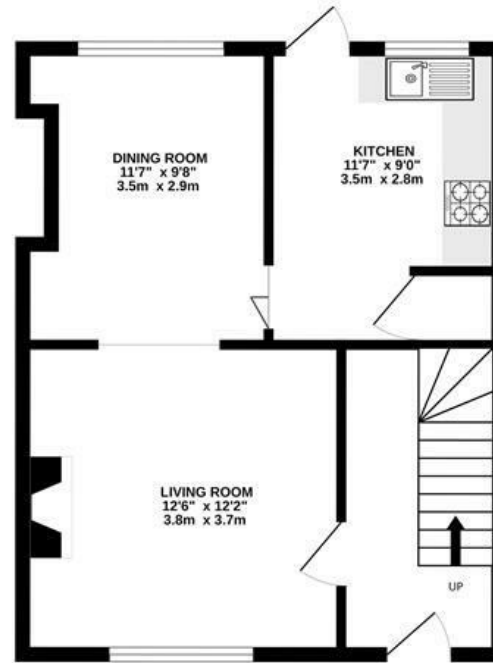

Jefferies Hill B'tom

HANHAM

APPROXIMATE FLOOR AREA
81 SQM / 871 SQFT

Illustrations are for reference purposes only,
measurements are approximate, not to scale.

Boardwalk

Jeffries Hill

, BRISTOL

£325,000