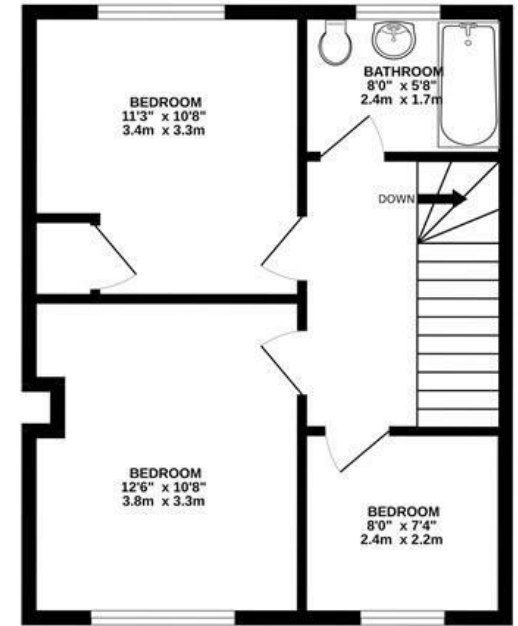

Jefferies Hill B'tom

HANHAM

APPROXIMATE FLOOR AREA
81 SQM / 871 SQFT

Illustrations are for reference purposes only,
measurements are approximate, not to scale.

Boardwalk

Jeffries Hill

, BRISTOL

£325,000

3 Bedrooms

Bristol, BS15

3BF

1 Bathrooms

"I have loved owning this house for the last 20 years. I will always remember the walks around the area along with the sense of community and convenience to local shops."