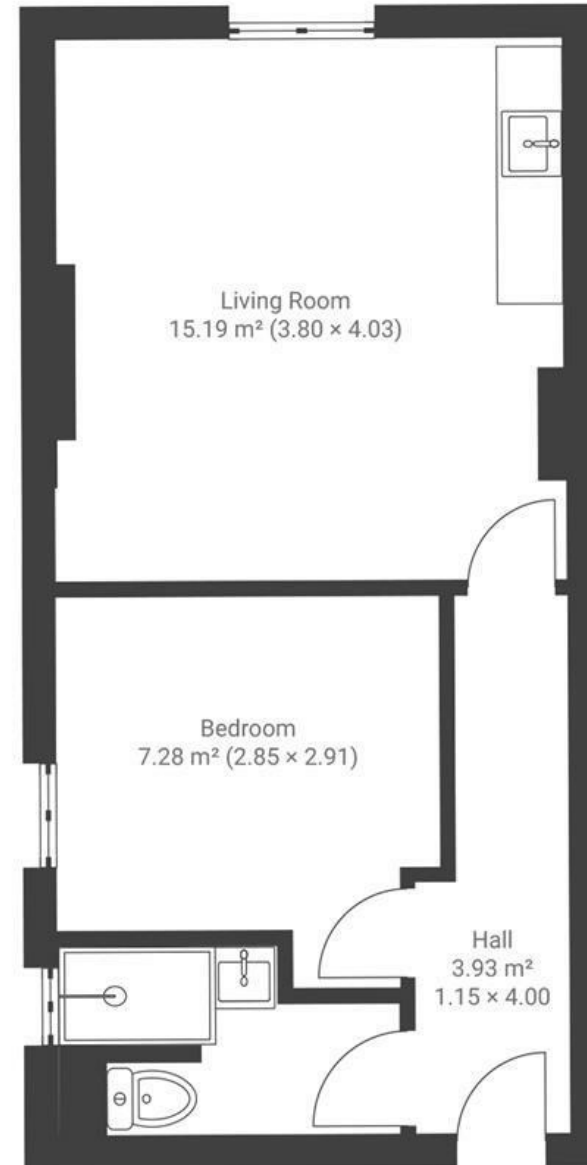

## CLIFTON

APPROXIMATE FLOOR AREA  
32 SQM / 344 SQFT

FIRST FLOOR

Boardwalk

# Clifton Hill

, BRISTOL

£230,000

1 Bedrooms

Bristol, BS8

1 Bathrooms

1RN

*"My cherished first flat, originally a run-down small rental property, transformed into my cosy home. It was a project I loved working on, from choosing new flooring to covering over the old Artex ceiling and even installing new underfloor heating in the bathroom - little luxuries that make every day a little nicer. It's been the perfect space for hosting dinner parties and enjoying nights in hand-sewing and reading. Only a couple minutes away from the best Foliage Cafe and The Clifton Pub."*