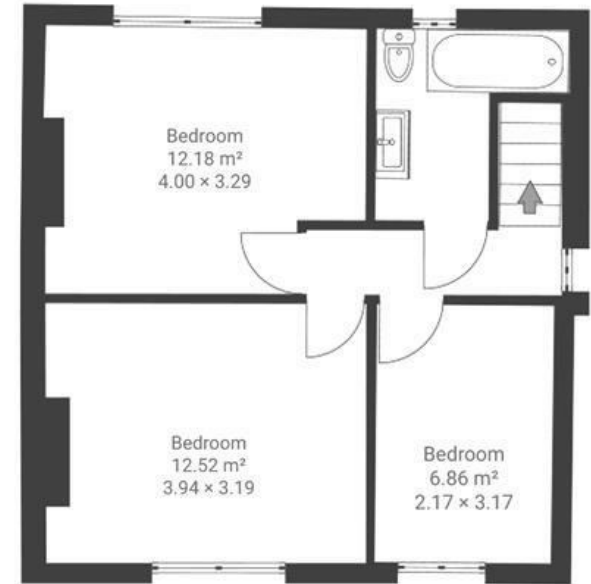

## KNOWLE

APPROXIMATE FLOOR AREA  
85 SQM / 915 SQFT

GROUND FLOOR

FIRST FLOOR

Boardwalk