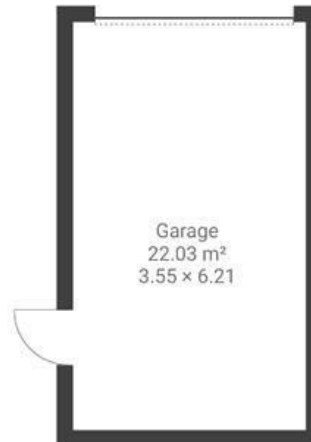

## KNOWLE

APPROXIMATE FLOOR AREA  
85 SQM / 915 SQFT

GROUND FLOOR

FIRST FLOOR

Boardwalk