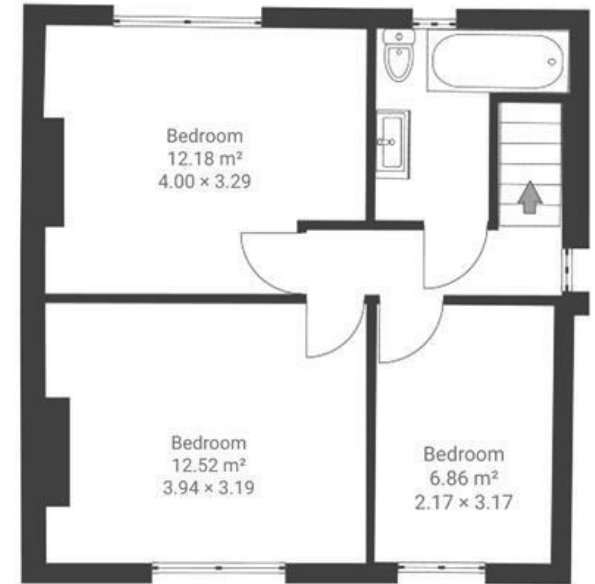

Lullington Road

KNOWLE

APPROXIMATE FLOOR AREA
85 SQM / 915 SQFT

GROUND FLOOR

FIRST FLOOR

Boardwalk

Lullington Road

KNOWLE, BRISTOL

£460,000

3 Bedrooms

Bristol, BS4

21 H

1 Bathrooms

"Lullington Road is a very quiet street, with friendly neighbours and families. We've loved being close to green spaces, Arnos Park and cemetery, Redcatch Park and the wonderful community garden, and a 10-minute cycle to Temple Meads. The views are really special, seeing the changing weather and seasons, and an amazing vantage point to watch the balloons pass close by."