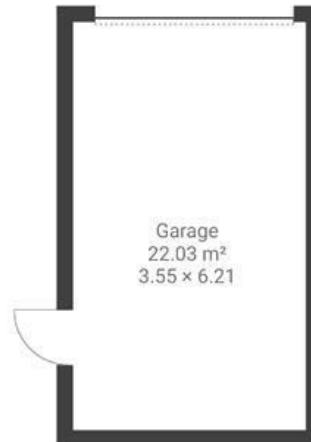

Lullington Road

KNOWLE

APPROXIMATE FLOOR AREA
85 SQM / 915 SQFT

GROUND FLOOR

FIRST FLOOR

Boardwalk

Lullington Road

KNOWLE, BRISTOL

£460,000

3 Bedrooms

Bristol, BS4

21 H

1 Bathrooms

"Lullington Road is a very quiet street, with friendly neighbours and families. We've loved being close to green spaces, Arnos Park and cemetery, Redcatch Park and the wonderful community garden, and a 10-minute cycle to Temple Meads. The views are really special, seeing the changing weather and seasons, and an amazing vantage point to watch the balloons pass close by."