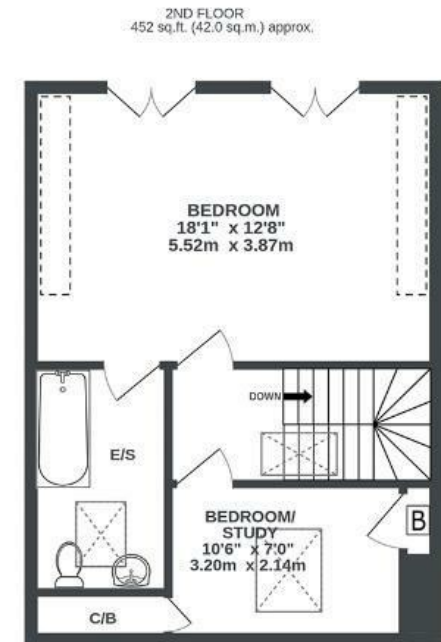

Withleigh Road

KNOWLE

APPROXIMATE FLOOR AREA
162.7 SQM / 1751 SQFT

Illustrations are for reference purposes only, measurements are approximate, not to scale.

Boardwalk

Withleigh Road

, BRISTOL

£675,000

5 Bedrooms

Bristol, BS4

21 G

3 Bathrooms

"We've had an absolute blast living on Withleigh Road, and leaving will be bittersweet. The community is second to none, and the annual summer street party is renowned in the local area. The panoramic views are truly breath taking – you feel on top of the world here, especially when balloons fly right over your garden. We have also been blessed with abundant green space incl. access to Arnos Vale's woodland at the bottom of our road.. We're friendly with everyone on the street, and have made lifelong friends. We'll miss everyone lots."