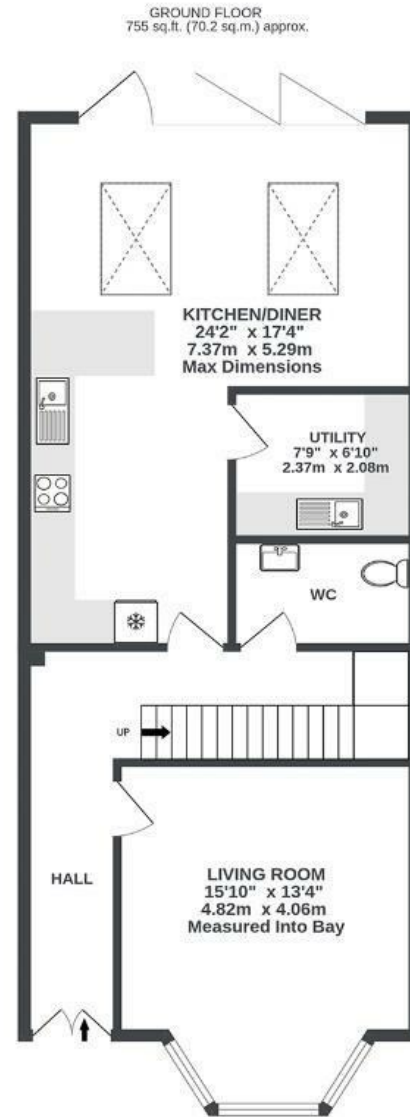

Withleigh Road

KNOWLE

APPROXIMATE FLOOR AREA
162.7 SQM / 1751 SQFT

Illustrations are for reference purposes only, measurements are approximate, not to scale.

Boardwalk

Withleigh Road

, BRISTOL

£675,000

5 Bedrooms

Bristol, BS4

21 G

3 Bathrooms

"We've had an absolute blast living on Withleigh Road, and leaving will be bittersweet. The community is second to none, and the annual summer street party is renowned in the local area. The panoramic views are truly breath taking – you feel on top of the world here, especially when balloons fly right over your garden. We have also been blessed with abundant green space incl. access to Arnos Vale's woodland at the bottom of our road.. We're friendly with everyone on the street, and have made lifelong friends. We'll miss everyone lots."