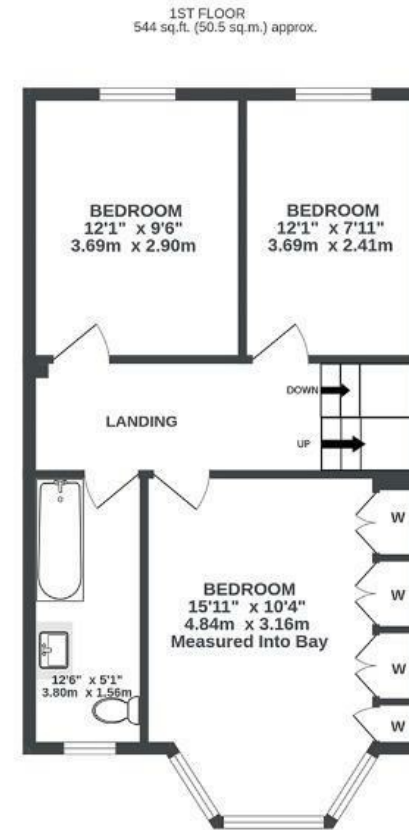

Withleigh Road

KNOWLE

APPROXIMATE FLOOR AREA
162.7 SQM / 1751 SQFT

Illustrations are for reference purposes only, measurements are approximate, not to scale.

Boardwalk

Withleigh Road

, BRISTOL

£675,000

5 Bedrooms

Bristol, BS4

21 G

3 Bathrooms

"We've had an absolute blast living on Withleigh Road, and leaving will be bittersweet. The community is second to none, and the annual summer street party is renowned in the local area. The panoramic views are truly breath taking – you feel on top of the world here, especially when balloons fly right over your garden. We have also been blessed with abundant green space incl. access to Arnos Vale's woodland at the bottom of our road.. We're friendly with everyone on the street, and have made lifelong friends. We'll miss everyone lots."