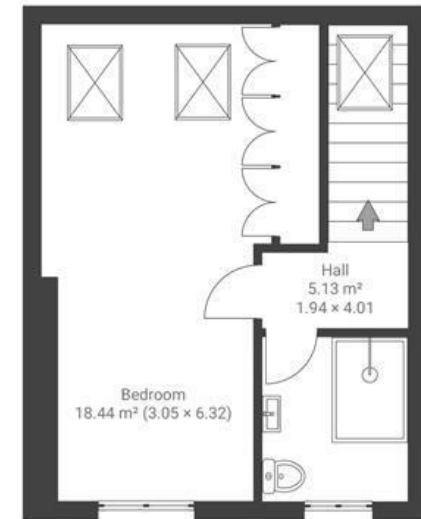

Beechmount Grove

HENGROVE

APPROXIMATE FLOOR AREA
115 SQM / 1238 SQFT

THIRD FLOOR

FOURTH FLOOR

Boardwalk

Beechmount

HENGROVE, BRISTOL

£450,000

4 Bedrooms

Bristol, BS14
9DN

2 Bathrooms

Beechmount Grove has been a wonderful home, raising our little family here has been absolute joy. In the time we have been here we have transformed this house, creating a warm and welcoming home.