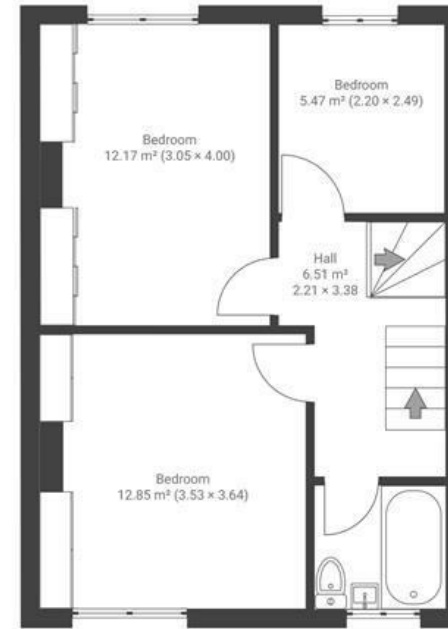

Beechmount Grove

HENGROVE

APPROXIMATE FLOOR AREA
115 SQM / 1238 SQFT

THIRD FLOOR

FOURTH FLOOR

Boardwalk

Beechmount

HENGROVE, BRISTOL

£450,000

4 Bedrooms

Bristol, BS14
9DN

2 Bathrooms

Beechmount Grove has been a wonderful home, raising our little family here has been absolute joy. In the time we have been here we have transformed this house, creating a warm and welcoming home.