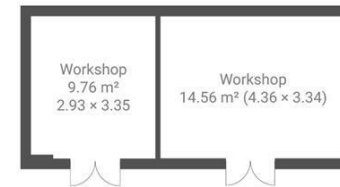

## Hillside Road ST GEORGE

APPROXIMATE FLOOR AREA  
129 SQM / 1388 SQFT

GROUND FLOOR

FIRST FLOOR

Boardwalk