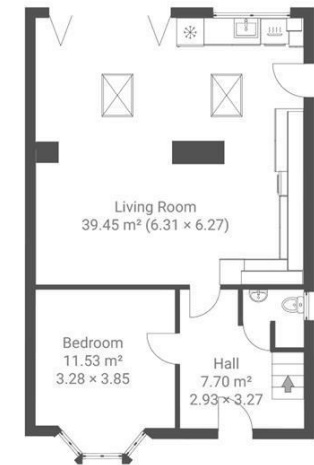

## Hillside Road ST GEORGE

APPROXIMATE FLOOR AREA  
129 SQM / 1388 SQFT

GROUND FLOOR

FIRST FLOOR

Boardwalk