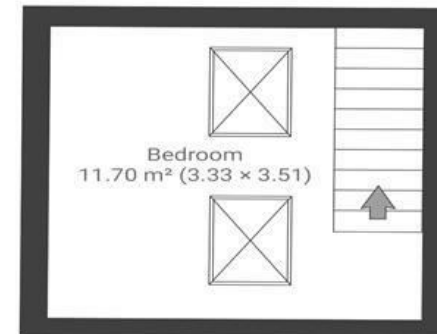

Roseberry Park

REDFIELD

APPROXIMATE FLOOR AREA
89.6 SQM / 964 SQFT

GROUND FLOOR

FIRST FLOOR

SECOND FLOOR

Boardwalk

Roseberry Park

, BRISTOL

£360,000

2 Bedrooms

Bristol, BS5

1 Bathrooms

9FT

"We've made so many awesome memories living here! From endless BBQs at St George's Park (close enough to dash home to use our own loo!!) to pub crawls down Church Road, many brekkies at Grounded, roasts at The Lock Up and drinks at The Dark Horse, all with the dog in tow! While nearby Church Road has the hustle & bustle and brilliant bus links to the centre, Roseberry Park itself has its own close knit, friendly community, including WhatsApp group!"