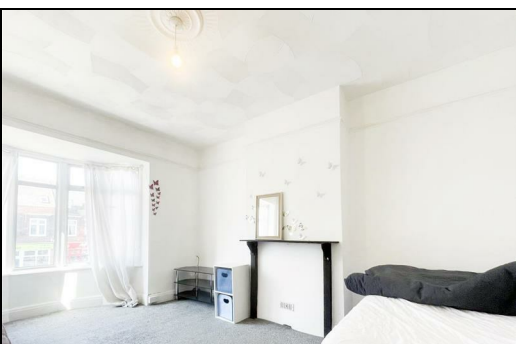

Watling Street, Gillingham ME7 2YS

£625 Per Calendar Month

Large one bedroom room to rent located on Watling Street in the town of Gillingham. This delightful room offers a spacious and comfortable living space, perfect for those seeking a convenient and affordable accommodation option.

The room comes fully furnished, saving you the hassle of furnishing it yourself. The shared kitchen is equipped with all the necessary appliances. (cooker, fridge freezer, washing machine). The bills are also included in the rent!

Located in an excellent location, this room offers easy walking access to local amenities and transport links. Contact us today to arrange a viewing and take the first step towards comfortable and convenient living in Gillingham.

CR Real Estate are part The Ombudsman Redress Scheme and are a member of the Propertymark Client Money Protection Scheme. Tenant deposits are protected by the Tenancy Deposit Scheme. For more information, please contact us.

Client Money Protection is provided by: Client Money Protect. Scheme Ref: CMP004209

Independent redress is provided by: The Property Ombudsman (TPO). Membership Number: E01687