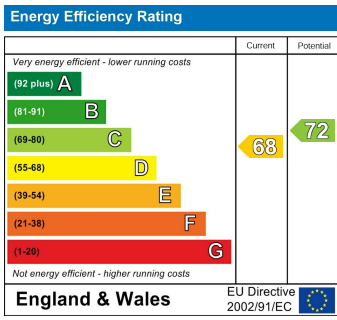

ESTATE AGENCY : REDEFINED