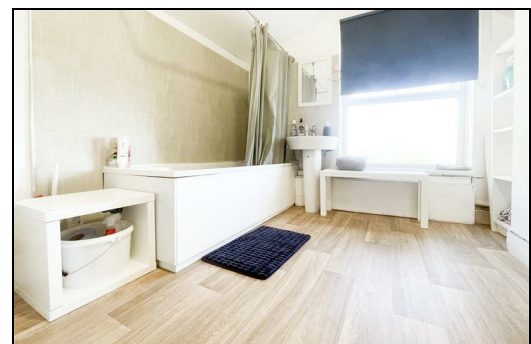

Watling Street, Gillingham ME7 2YS

£625 Per Calendar Month

Large one bedroom room to rent located on Watling Street in the town of Gillingham. This delightful room offers a spacious and comfortable living space, perfect for those seeking a convenient and affordable accommodation option.

The room comes fully furnished, saving you the hassle of furnishing it yourself. The shared kitchen is equipped with all the necessary appliances. (cooker, fridge freezer, washing machine). The bills are also included in the rent!

Located in an excellent location, this room offers easy walking access to local amenities and transport links. Contact us today to arrange a viewing and take the first step towards comfortable and convenient living in Gillingham.

CR Real Estate are part The Ombudsman Redress Scheme and are a member of the Propertymark Client Money Protection Scheme. Tenant deposits are protected by the Tenancy Deposit Scheme. For more information, please contact us.

Client Money Protection is provided by: Client Money Protect. Scheme Ref: CMP004209

Independent redress is provided by: The Property Ombudsman (TPO). Membership Number: E01687