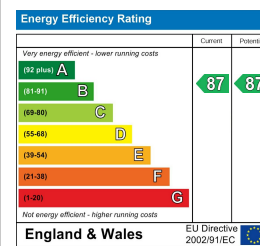

Area Map

Energy Efficiency Graph

Viewing

By appointment. Contact us on 0207 928 6663 if you wish to arrange a viewing appointment for this property, or require further information.

- Luxurious two bedroom two bathroom apartment
- High quality furnishings
- Views up and down the River Thames
- 1,179 sq ft / 109.5 sq m
- Huge balcony and private sky garden
- 24 hour concierge