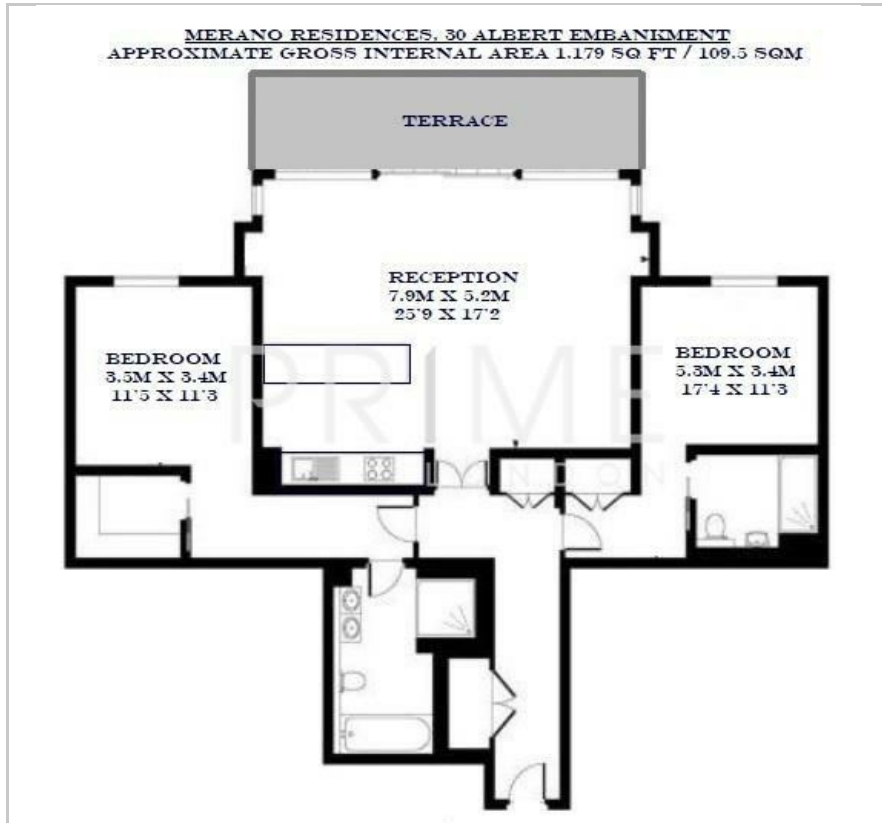

Merano Residences

30 Albert Embankment, SE1 7GS

£1,300 Per Week

2

2

1

B

Floor Plan

Area Map

Energy Efficiency Graph

Viewing

By appointment. Contact us on 0207 928 6663 if you wish to arrange a viewing appointment for this property, or require further information.

- Luxurious two bedroom two bathroom apartment
- High quality furnishings
- Views up and down the River Thames
- 1,179 sq ft / 109.5 sq m
- Huge balcony and private sky garden
- 24 hour concierge

This luxury two bedroom two bathroom apartment, set in an excellent position within the high quality Merano Residences development with unparalleled views up the River Thames towards the Houses of Parliament, comes fully furnished and is available to rent through Prime London.

Set on a higher floor of Merano Residences, this apartment of approximately 1,179 sq ft / 109.5 sq m benefits from having all rooms overlooking the River Thames. The property comprises a substantial open plan reception and kitchen with fully integrated Siemens appliances as well as floor to ceiling windows leading to a huge private balcony, two equal double bedrooms, both with built in storage and en suite bathrooms, plenty of further storage in the hallway.