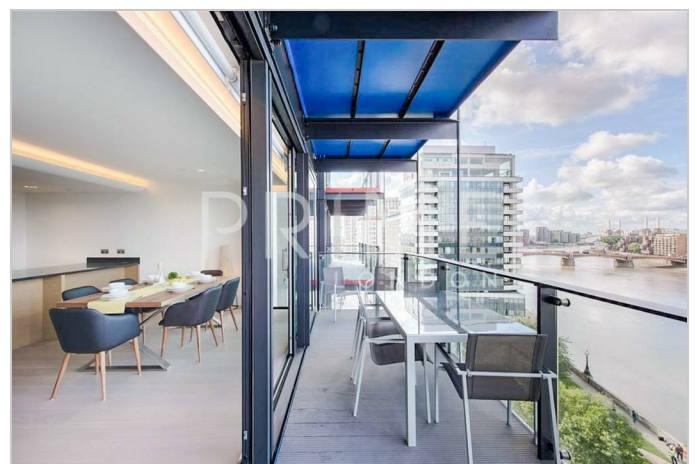

Area Map

Energy Efficiency Graph

Viewing

By appointment. Contact us on 0207 928 6663 if you wish to arrange a viewing appointment for this property, or require further information.

- Luxurious two bedroom two bathroom apartment
- High quality furnishings
- Views up and down the River Thames
- 1,179 sq ft / 109.5 sq m
- Huge balcony and private sky garden
- 24 hour concierge

This luxury two bedroom two bathroom apartment, set in an excellent position within the high quality Merano Residences development with unparalleled views up the River Thames towards the Houses of Parliament, comes fully furnished and is available to rent through Prime London.

Set on a higher floor of Merano Residences, this apartment of approximately 1,179 sq ft / 109.5 sq m benefits from having all rooms overlooking the River Thames. The property comprises a substantial open plan reception and kitchen with fully integrated Siemens appliances as well as floor to ceiling windows leading to a huge private balcony, two equal double bedrooms, both with built in storage and en suite bathrooms, plenty of further storage in the hallway.

An elegant double-height lobby marks the entrance to Merano, home to an integrated 24-hour concierge and lifestyle management service. The private sky garden at Merano sits 140ft above the river and city beneath, a space that enjoys daylong sunlight and affords spectacular views across the heart of London.