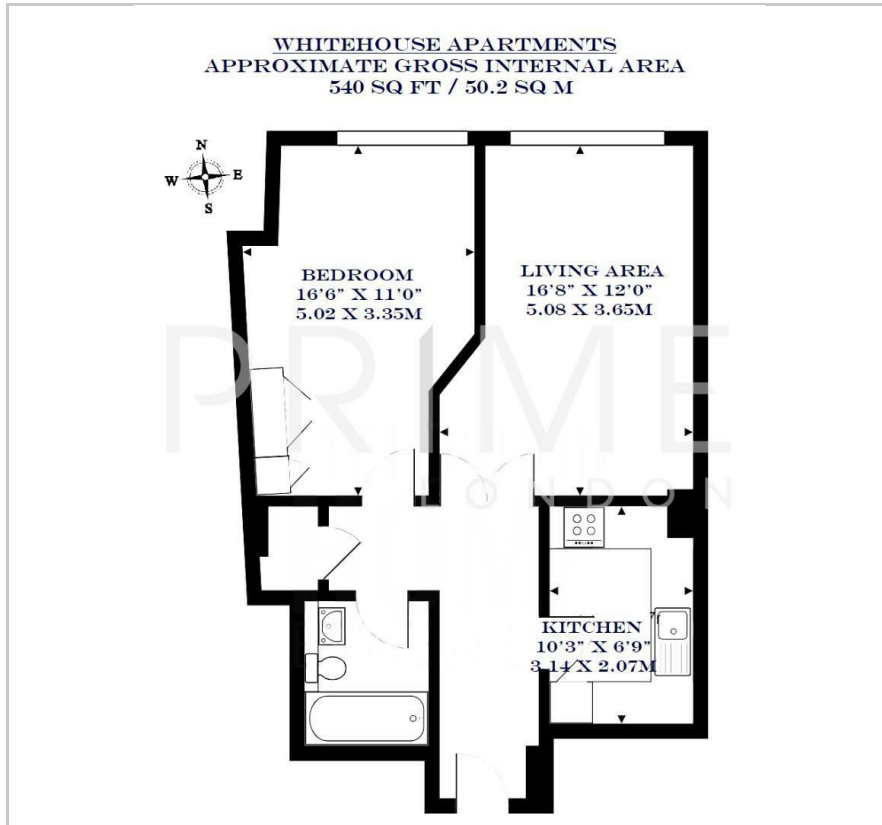

Whitehouse Apartments

South Bank, SE1 8YS

Asking Price £550,000

Floor Plan

Area Map

Energy Efficiency Graph

Viewing

By appointment. Contact us on 0207 928 6663 if you wish to arrange a viewing appointment for this property, or require further information.

- One bedroom apartment
- 540 sq ft / 50.02 sq m
- Fully equipped gymnasium,
- 24 hour concierge
- heated swimming pool, steam room and sauna

This excellently located one bedroom apartment of 540 sq ft (50.02 sqm), set in Whitehouse Apartments, a highly sought-after development on the South Bank, is available for sale through Prime London.

The apartment, which is in excellent condition, offers a spacious reception room, a fully fitted separate kitchen, a large double bedroom with fitted wardrobes, a modern family bathroom, and plenty of storage.