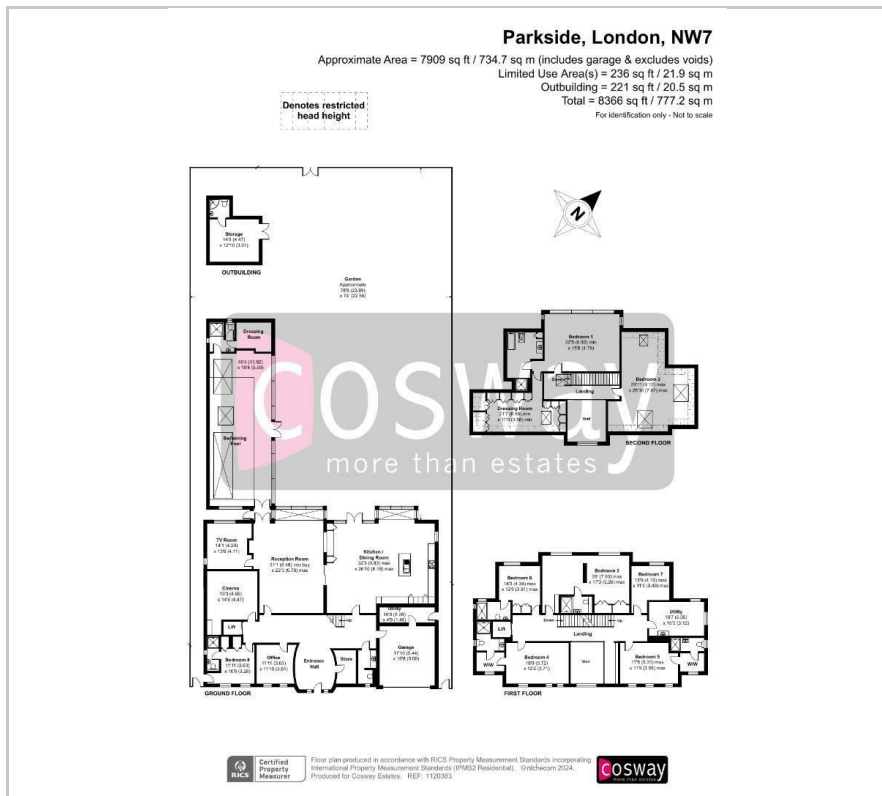

## Parkside, Mill Hill, NW7

**£3,750,000**

8336 Sq Ft - Welcome to this truly magnificent property that exudes luxury and grandeur. This stunning house boasts 5 reception rooms, perfect for entertaining guests or simply relaxing with your family. With 8 spacious bedrooms and 6 beautifully designed bathrooms, there is no shortage of space and comfort in this home.

Located in Prime Mill Hill and backing onto Mill Hill Park, this gated house offers both privacy and security, with the benefit of a lift to the first floor and with a carriage driveway and parking for multiple cars, adding to the exclusivity of the property. Whether you're looking for a peaceful retreat from the hustle and bustle of the city or a lavish space to entertain and impress, this property has it all.

# Floor Plan

# Area Map