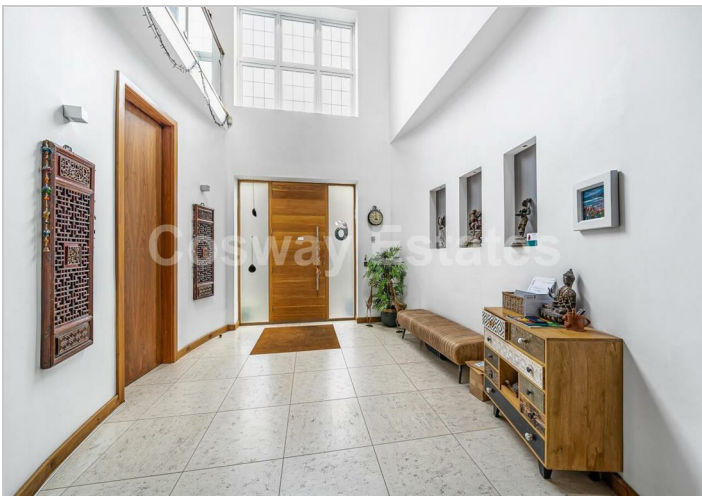

Energy Efficiency Graph

These particulars, whilst believed to be accurate are set out as a general outline only for guidance and do not constitute any part of an offer or contract. Intending purchasers should not rely on them as statements of representation of fact, but must satisfy themselves by inspection or otherwise as to their accuracy. No person in this firm's employment has the authority to make or give any representation or warranty in respect of the property.