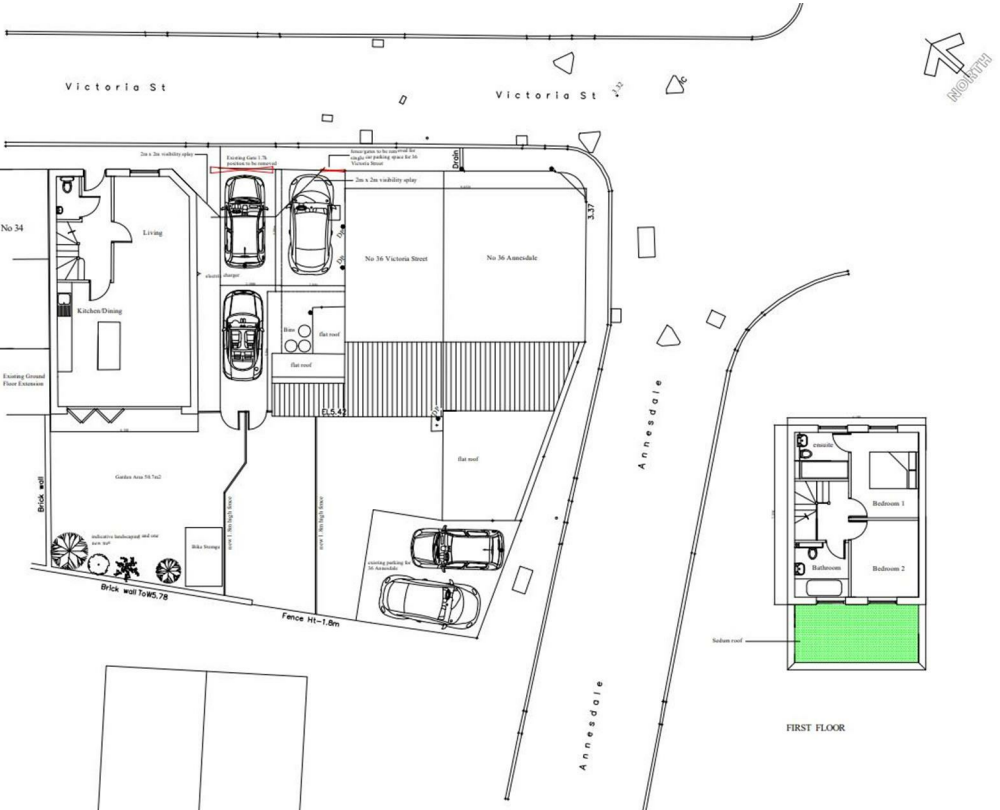

PROPOSED PLANS & ELEVATIONS

£145,000
Tenure - Freehold
Council Tax Band - TBC

Clifton House 1-2 Clifton Road, Cambridge, CB1 7EA | 01223 214214 | cheffins.co.uk

IMPORTANT: we would like to inform prospective purchasers that these sales particulars have been prepared as a general guide only. A detailed survey has not been carried out, nor the services, appliances and fittings tested. Room sizes should not be relied upon for furnishing purposes and are approximate. If floor plans are included, they are for guidance only and illustration purposes only and may not be to scale. If there are any important matters likely to affect your decision to buy, please contact us before viewing the property.