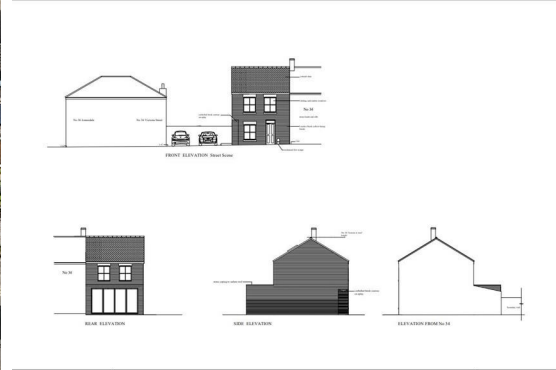

## Victoria Street

Ely, CB7 4BL

An exciting opportunity, full planning permission for the construction of a 3 bedroom dwelling with parking for 2 cars in the heart of this popular East Cambridgeshire Village.

## OVERVIEW

An exciting opportunity, full planning permission for the construction of a 3 bedroom dwelling with parking for 2 cars in the heart of this popular East Cambridgeshire Village.

## PLANNING

21/01441/FUL - Full planning permission for the construction of a three bedroom, detached dwelling house with associated parking and infrastructure.