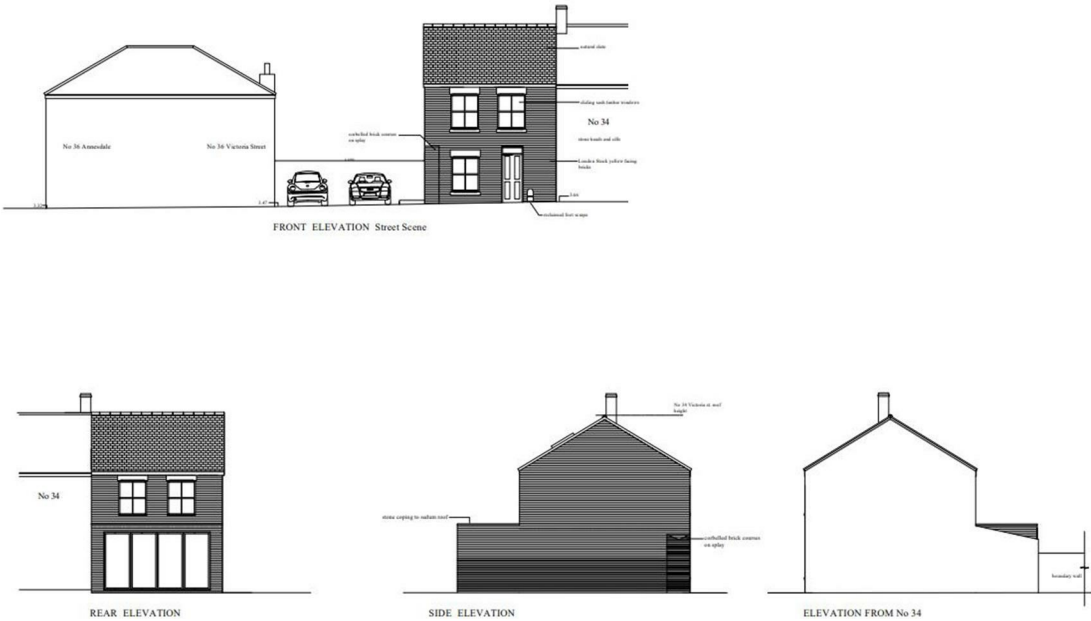

PROPOSED PLANS & ELEVATIONS

£145,000
Tenure - Freehold
Council Tax Band - TBC

Clifton House 1-2 Clifton Road, Cambridge, CB1 7EA | 01223 214214 | cheffins.co.uk

IMPORTANT: we would like to inform prospective purchasers that these sales particulars have been prepared as a general guide only. A detailed survey has not been carried out, nor the services, appliances and fittings tested. Room sizes should not be relied upon for furnishing purposes and are approximate. If floor plans are included, they are for guidance only and illustration purposes only and may not be to scale. If there are any important matters likely to affect your decision to buy, please contact us before viewing the property.