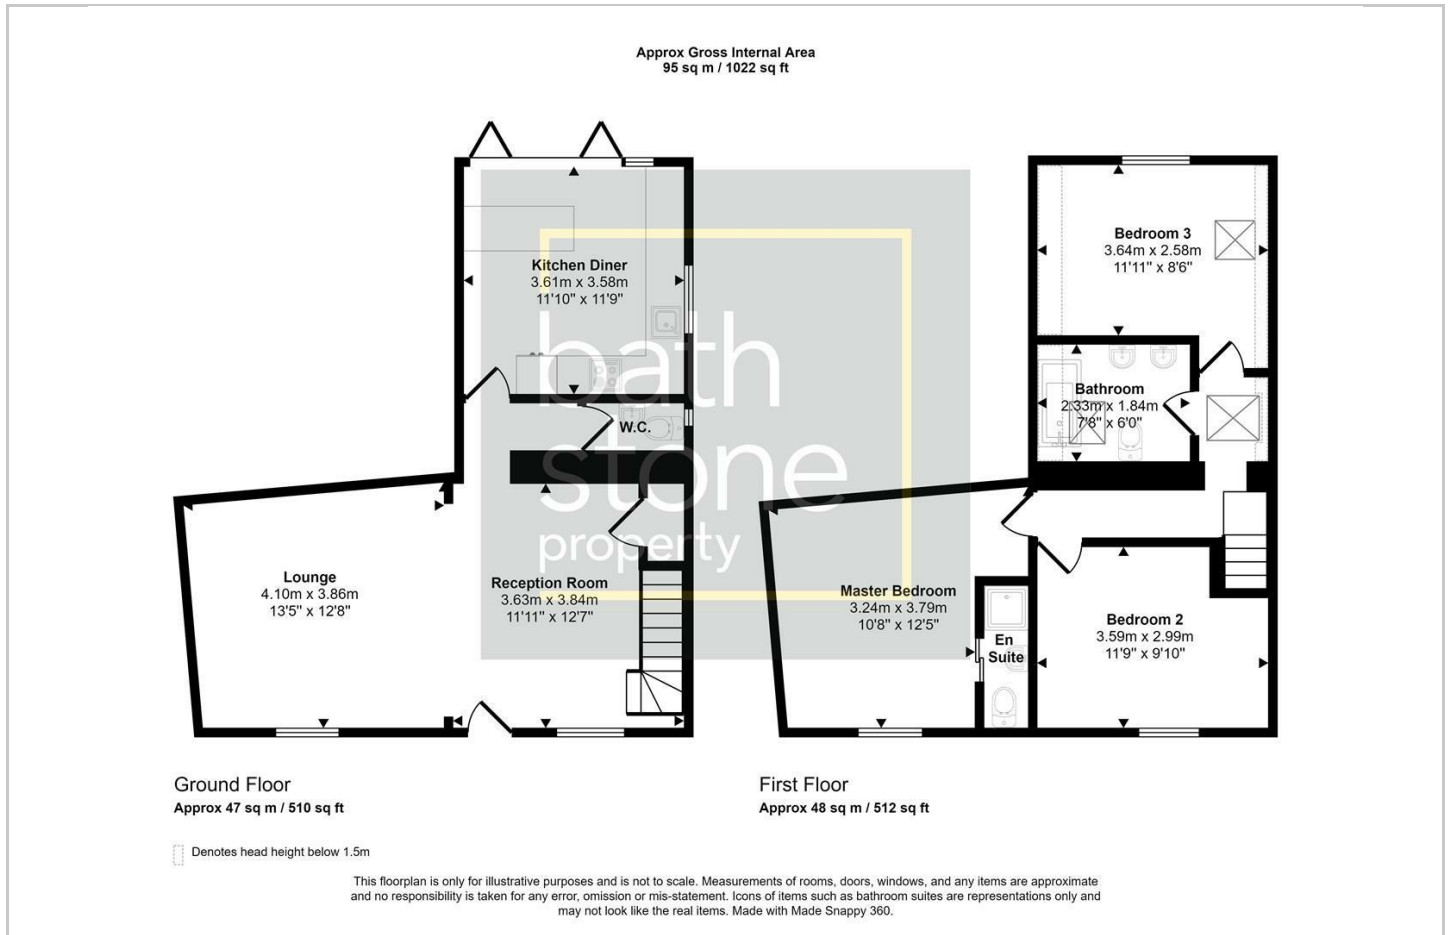

281 Bloomfield Road

Bath, BA2 2NU

Price £675,000

281 Bloomfield Road

Description

Welcome to Bloomfield Road, Bath - a charming cottage that exudes character and warmth. This delightful property boasts three bedrooms, perfect for a growing family or those who love to have guests over. The main bedroom features its own en-suite, adding a touch of luxury to your everyday life.

No Chain
Newly Refurbished
Downstairs WC
Driveway

Cottage
Kitchen Diner
En-suite to Main Bedroom
Large garden

Floor Plan

Area Map

Energy Efficiency Graph

Viewing

Please contact our Bath Stone Property Office on 01225422224 if you wish to arrange a viewing appointment for this property or require further information.