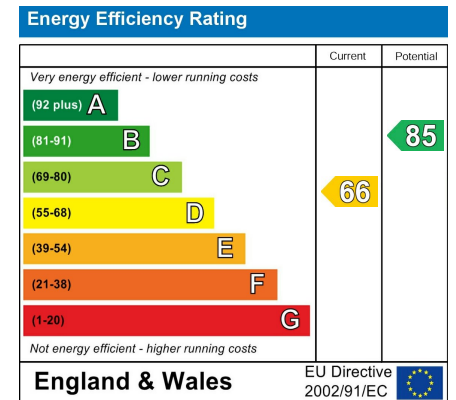

Energy Efficiency Graph

Viewing

Please contact our Bath Stone Property Office on 01225422224 if you wish to arrange a viewing appointment for this property or require further information.

These particulars, whilst believed to be accurate are set out as a general outline only for guidance and do not constitute any part of an offer or contract. Intending purchasers should not rely on them as statements of representation of fact, but must satisfy themselves by inspection or otherwise as to their accuracy. No person in this firm's employment has the authority to make or give any representation or warranty in respect of the property.