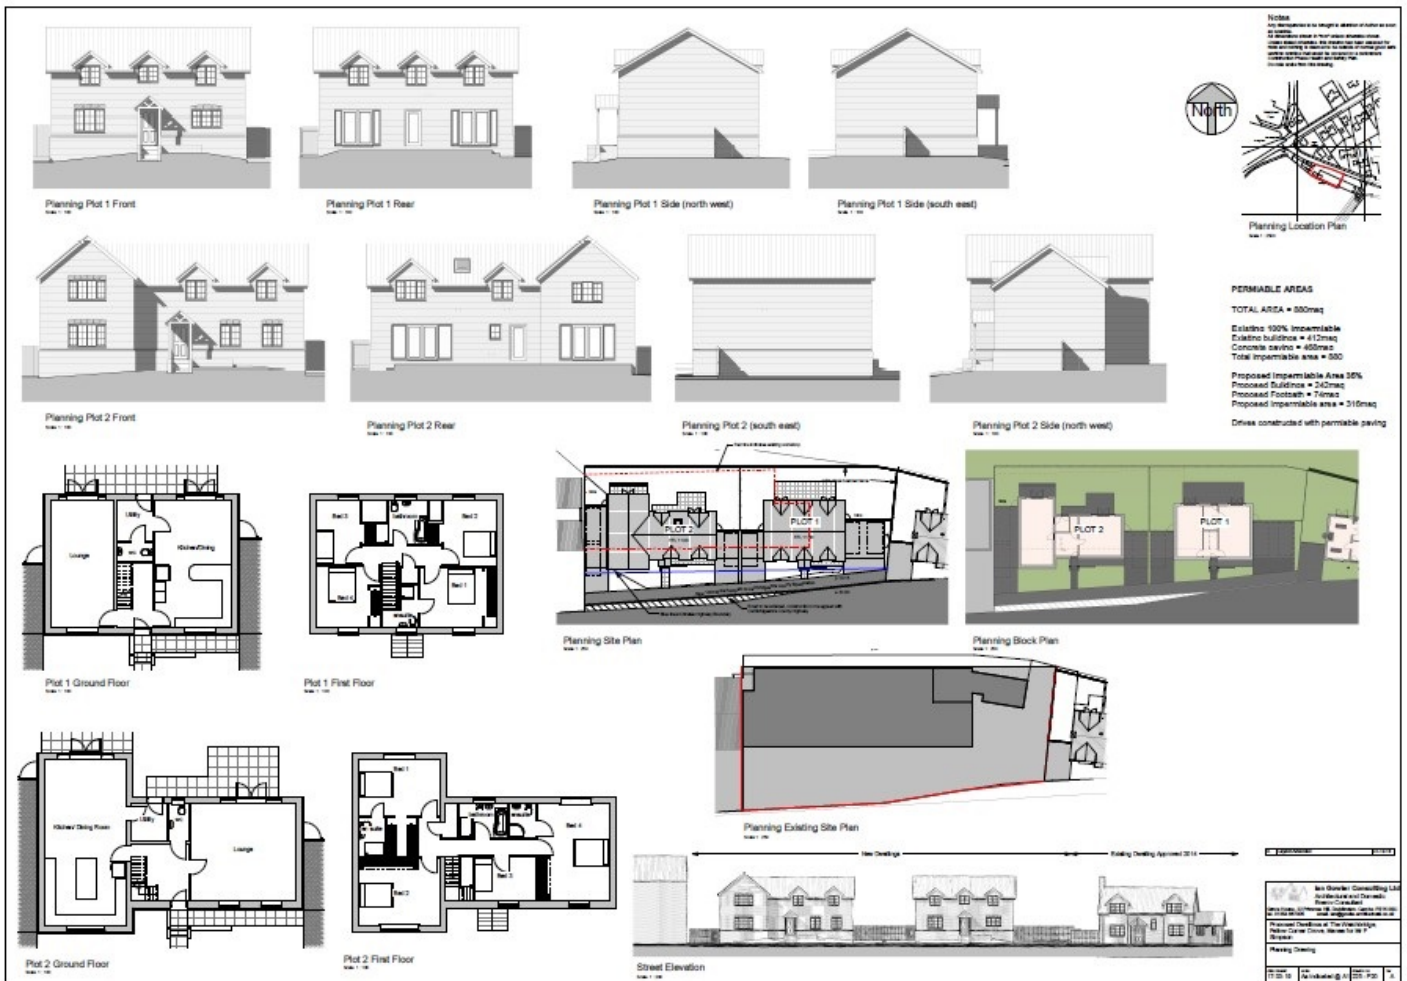

£165,000

Plot 2 The Old Weighbridge, Fallow Corner Drove, Manea, Cambridgeshire PE15 0LT

To arrange a viewing call us now on 01354 694900

This fabulous building plot has FULL PLANNING PERMISSION under reference F/YR20/0099/F for the erection of a four bedroom DETACHED HOUSE.

The plot will be serviced with water and is semi rurally located with fabulous field views to the rear.

For more information, please call us on 01354 694900

£165,000

Plot 2 The Old Weighbridge, Fallow Corner Drove, Manea,
Cambridgeshire PE15 0LT