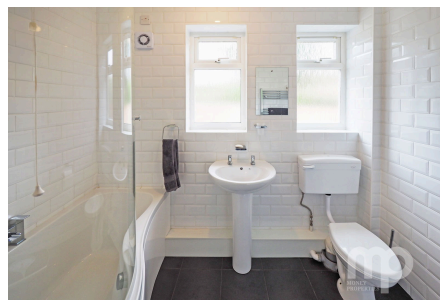

## Clarkes Close, Barford, Norwich, Norfolk

Offers In Region Of £215,000

 2  1  1

Moneyproperties present this newly renovated semi detached bungalow that offers approximately 800 sq ft of modern living space. The property has been thoughtfully updated, featuring a newly fitted kitchen and bathroom, fresh decoration throughout, and new flooring. Inside, you'll find two spacious double bedrooms, a large entrance hall with built-in storage cupboards, a comfortable living room, a modern kitchen, and a small utility area. The bathroom has been reconfigured to create a generous space, combining the former separate bathroom and WC.

## Key Features

- Beautifully renovated two bedroom bungalow on a 75ft x 40ft plot
- Sitting in a quiet cul de sac with grass area and layby parking to the front of the property
- Ideal property for first time buyers, young family, young / elderly couple
- Close to Norfolk market towns of Wymondham and Attleborough
- Must view to fully appreciate. Vacant possession so a quick sale would be possible
- Newly fitted kitchen, bathroom, redecorated throughout with new floor coverings
- Fully enclosed and secluded 30ft x 40ft rear garden with new fencing and tree border
- Twenty minute drive into the City of Norwich with all its amenities
- Village Primary School has GOOD ofsted, Village hall with sports and recreational facilities
- See our full online listing for further details including flood risk, broadband speed and other material information.