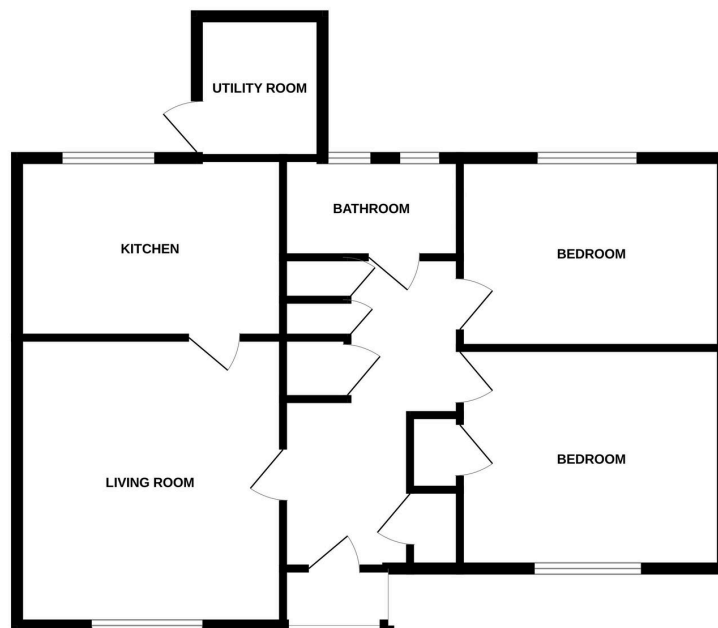

Key Features

- Beautifully renovated two bedroom bungalow on a 75ft x 40ft plot
- Sitting in a quiet cul de sac with grass area and layby parking to the front of the property
- Ideal property for first time buyers, young family, young / elderly couple
- Close to Norfolk market towns of Wymondham and Attleborough
- Must view to fully appreciate. Vacant possession so a quick sale would be possible
- Newly fitted kitchen, bathroom, redecorated throughout with new floor coverings
- Fully enclosed and secluded 30ft x 40ft rear garden with new fencing and tree border
- Twenty minute drive into the City of Norwich with all its amenities
- Village Primary School has GOOD ofsted, Village hall with sports and recreational facilities
- See our full online listing for further details including flood risk, broadband speed and other material information.

GROUND FLOOR