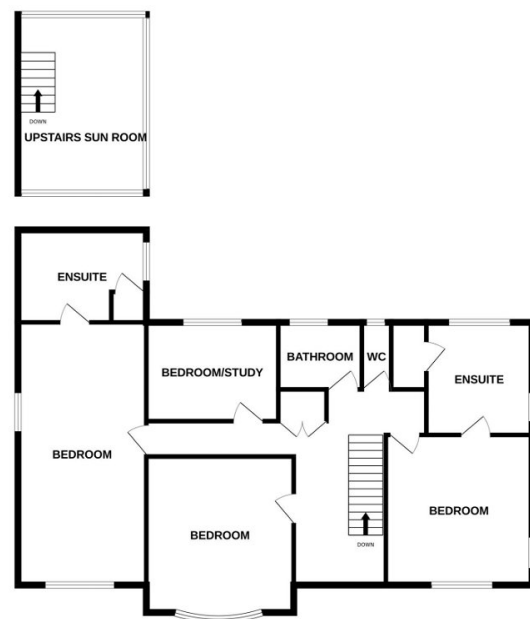

Key Features

- Welcome to Oak Lodge in the picturesque village of Ashwellthorpe sold with no onward chain
- The property offers ample space across approximately 2,500 square feet of living area
- Embracing the serenity and natural beauty of the countryside that surrounds them
- With meticulously crafted gardens that resemble a masterpiece of artistry
- Ideally placed for the Norfolk Market towns of Wymondham, Attleborough and Diss
- Oak Lodge epitomises the perfect family retreat for those who appreciate the joys of home life
- A truly magnificent family home set on just under an acre of sprawling land
- Captivating field views surrounding the property
- Discover at least five distinct garden areas, each offering its own unique charm and allure
- See our full online listing for further details regarding flood risk, broadband speed and other material information.

1ST FLOOR