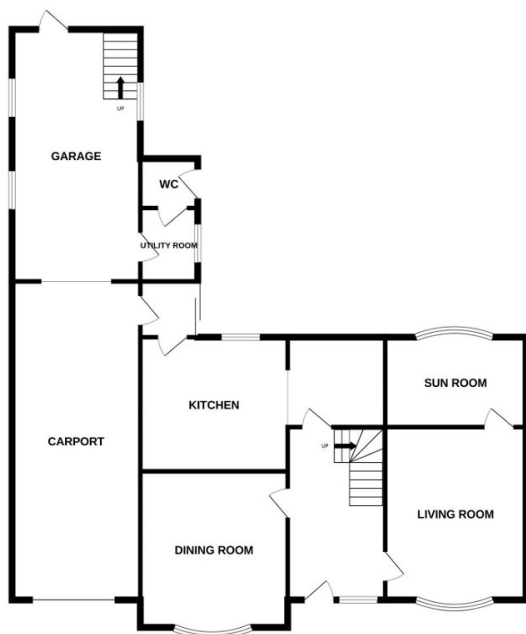

Key Features

- Welcome to Oak Lodge in the picturesque village of Ashwellthorpe sold with no onward chain
- The property offers ample space across approximately 2,500 square feet of living area
- Embracing the serenity and natural beauty of the countryside that surrounds them
- With meticulously crafted gardens that resemble a masterpiece of artistry
- Ideally placed for the Norfolk Market towns of Wymondham, Attleborough and Diss
- Oak Lodge epitomises the perfect family retreat for those who appreciate the joys of home life
- A truly magnificent family home set on just under an acre of sprawling land
- Captivating field views surrounding the property
- Discover at least five distinct garden areas, each offering its own unique charm and allure
- See our full online listing for further details regarding flood risk, broadband speed and other material information.

GROUND FLOOR