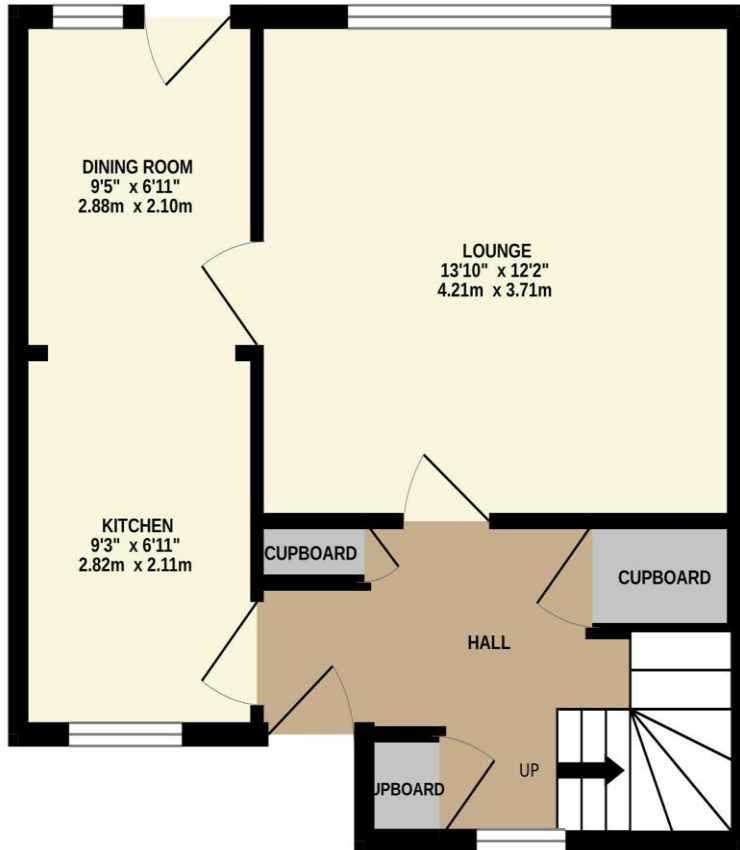

 paulwallace
estate agents

Cheshunts leading estate agent.
Please get in touch for your free
property valuation.

 paulwallace

GROUND FLOOR
390 sq.ft. (36.3 sq.m.) approx.

1ST FLOOR
416 sq.ft. (38.7 sq.m.) approx.

TOTAL FLOOR AREA : 807 sq.ft. (75.0 sq.m.) approx.

Whilst every attempt has been made to ensure the accuracy of the floorplan contained here, measurements of doors, windows, rooms and any other items are approximate and no responsibility is taken for any error, omission or mis-statement. This plan is for illustrative purposes only and should be used as such by any prospective purchaser. The services, systems and appliances shown have not been tested and no guarantee as to their operability or efficiency can be given.