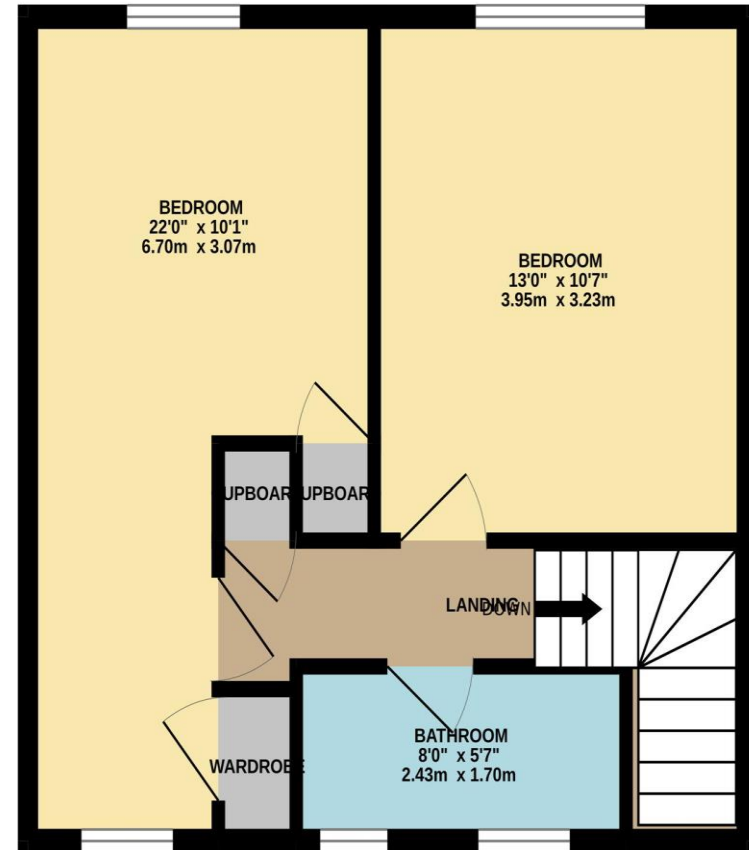

 paulwallace
estate agents

Cheshunts leading estate agent.
Please get in touch for your free
property valuation.

 paulwallace

GROUND FLOOR
390 sq.ft. (36.3 sq.m.) approx.

1ST FLOOR
416 sq.ft. (38.7 sq.m.) approx.

TOTAL FLOOR AREA : 807 sq.ft. (75.0 sq.m.) approx.

Whilst every attempt has been made to ensure the accuracy of the floorplan contained here, measurements of doors, windows, rooms and any other items are approximate and no responsibility is taken for any error, omission or mis-statement. This plan is for illustrative purposes only and should be used as such by any prospective purchaser. The services, systems and appliances shown have not been tested and no guarantee as to their operability or efficiency can be given.