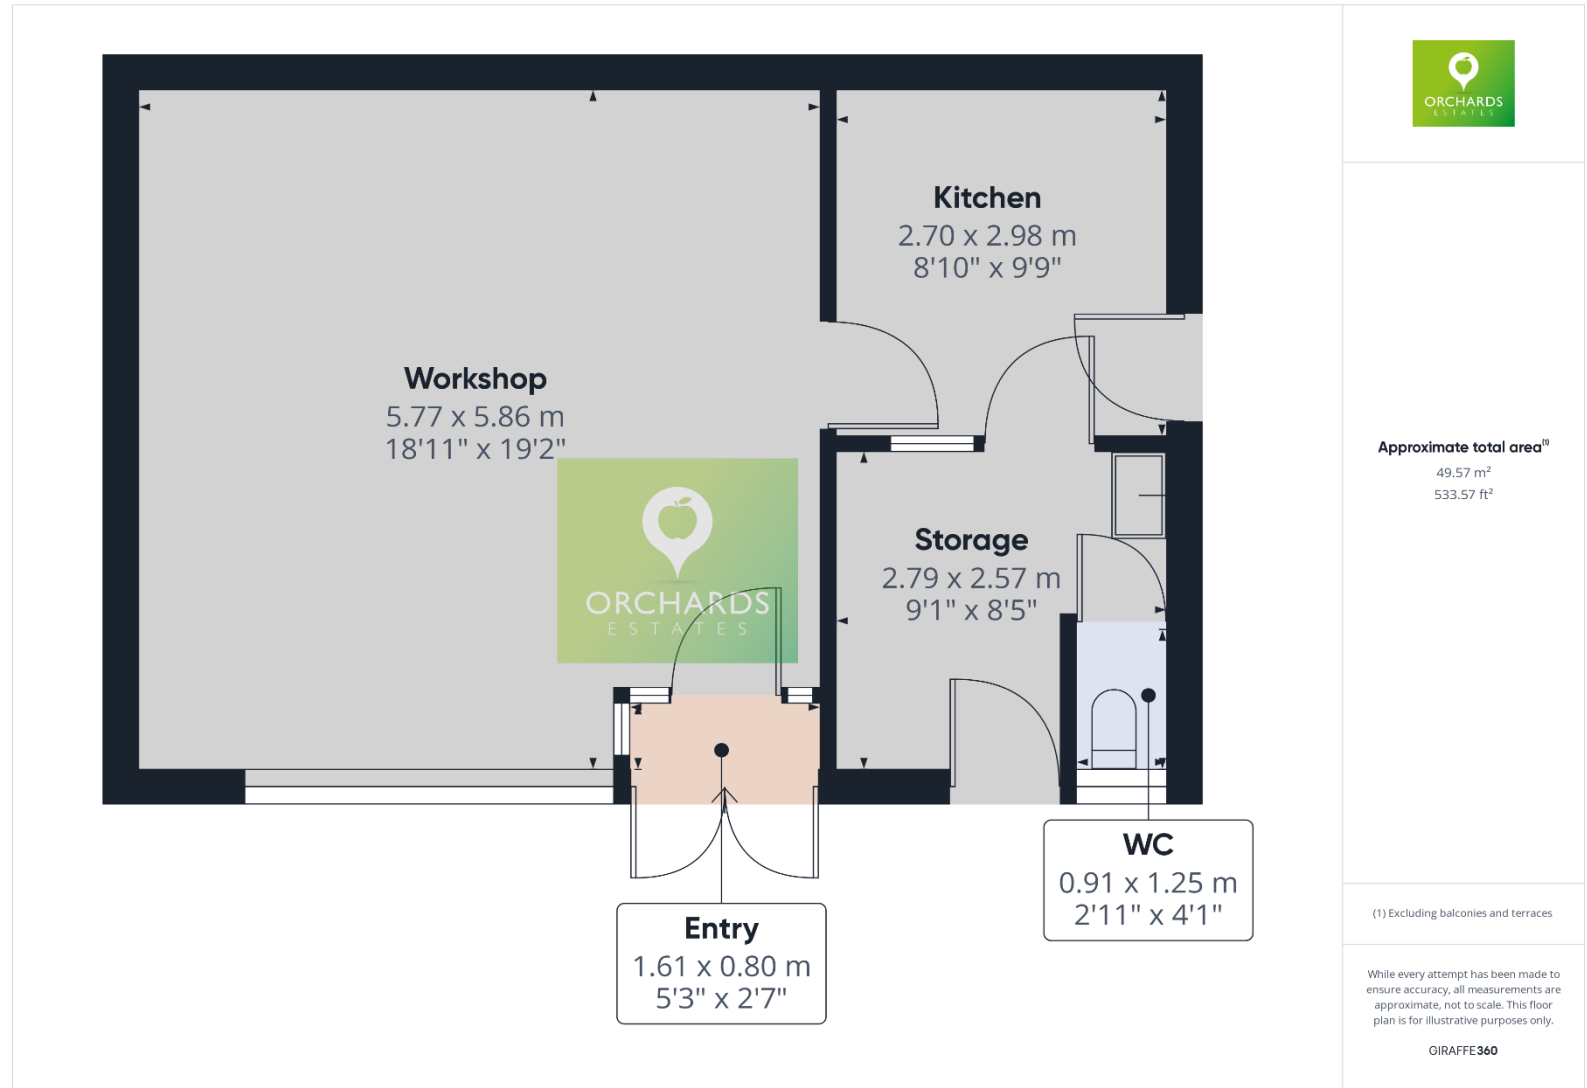

LOCATION The Unit is conveniently situated near the small country town of Martock which is situated in attractive surrounding countryside and offers a wide range of amenities including a variety of shops, post office, Inns, dentist, doctors and veterinary surgery, chemist and churches along with bus services to neighbouring towns and villages. The town contains a number of interesting character properties and buildings of historic interest. Yeovil lies approximately 8 miles distance (main line station to Waterloo), Crewkerne 8 miles, with Waitrose supermarket. The A303 lies approximately 1 mile away and the county town of Taunton with the M5 motorway and main line station to Paddington is approximately 20 miles.

Directions From North Street in Martock continue along this road and into Church Street. Follow the road round to the right after Martock Gallery and turn right at Hurst. Continue along this road and Parrett Works can be found on the left handside. What3words//silver.puddles.positions

01460 477977 or 01935 277977

www.orchardsestates.com

ORCHARDS
ESTATES

Orchards Estates, 17 North Street Workshops, Stoke Sub Hamdon, TA14 6QR

Consumer Protection from Unfair Regulations 2008: The Agents has not tested any apparatus, equipment, fixtures and fittings, or services, so cannot verify that they are in working order or fit for the purpose. The buyer is advised to obtain verification from his or her Professional Buyer. References to the Tenure of the property are based on information supplied by the Vendor. The agents have not had sight of the title documents. The buyer is advised to obtain verification from their Solicitor. You are advised to check the availability of any property before travelling any distance to view.