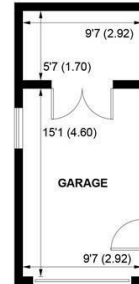

SW

Sims Williams

3, WILLIAMS ROAD, BOSHAM, PO18 8JR

GROUND FLOOR

FIRST FLOOR

(NOT SHOWN IN ACTUAL LOCATION / ORIENTATION)

APPROXIMATE GROSS INTERNAL AREA = 895 SQ FT / 83.2 SQ M
GARAGE = 202 SQ FT / 18.8 SQ M
TOTAL = 1097 SQ FT / 102 SQ M
NOT TO SCALE (For illustrative purposes only as defined by RICS Code of Measuring Practice) 2024 ©
Produced for Sims Williams

£365,000 Freehold

3, WILLIAMS ROAD,
BOSHAM,
PO18 8JR

- Detached House
- Entrance Porch
- Kitchen
- Shower Room
- Sitting Room
- Dining Room
- 3 Bedrooms & Bathroom
- Detached Garage
- Gardens

EPC RATING

Current = E

The double glazed porch at the side of the house leads into the dining room. There is an under stairs storage cupboard housing meters. Doors to both the sitting room and kitchen.

The sitting room, which lies at the front of the property, has an open fireplace and bay window.

The kitchen has a range of counter tops with cupboards and drawers under and door to driveway and rear garden. Door to shower room with shower stall, wash basin and WC.

On the first floor there are 3 bedrooms and a shower room.