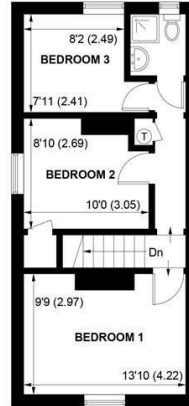

SW

Sims Williams

3, WILLIAMS ROAD, BOSHAM, PO18 8JR

GROUND FLOOR

FIRST FLOOR

(NOT SHOWN IN ACTUAL LOCATION / ORIENTATION)

APPROXIMATE GROSS INTERNAL AREA = 895 SQ FT / 83.2 SQ M
GARAGE = 202 SQ FT / 18.8 SQ M
TOTAL = 1097 SQ FT / 102 SQ M
NOT TO SCALE (For illustrative purposes only as defined by RICS Code of Measuring Practice) 2024 ©
Produced for Sims Williams

Potential = C

COUNCIL TAX BAND

Band = C

A 3 bedroom detached older style home lying close to the railway station, small parade of shops and the harbour which is about half a mile to the south in 'Old Bosham'.

The double glazed porch at the side of the house leads into the dining room. There is an under stairs storage cupboard housing meters. Doors to both the sitting room and kitchen.

The sitting room, which lies at the front of the property, has an open fireplace and bay window.

The kitchen has a range of counter tops with cupboards and drawers under and door to driveway and rear garden. Door to shower room with shower stall, wash basin and WC.

On the first floor there are 3 bedrooms and a shower room.