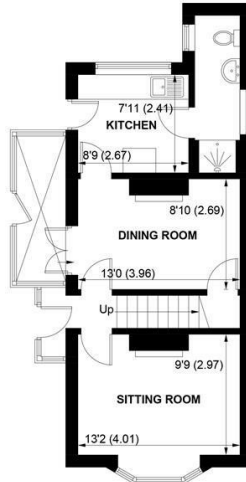

SW

Sims Williams

3, WILLIAMS ROAD, BOSHAM, PO18 8JR

GROUND FLOOR

FIRST FLOOR

(NOT SHOWN IN ACTUAL LOCATION / ORIENTATION)

APPROXIMATE GROSS INTERNAL AREA = 895 SQ FT / 83.2 SQ M
GARAGE = 202 SQ FT / 18.8 SQ M
TOTAL = 1097 SQ FT / 102 SQ M
NOT TO SCALE (For illustrative purposes only as defined by RICS Code of Measuring Practice) 2024 ©
Produced for Sims Williams

The double glazed porch at the side of the house leads into the dining room. There is an under stairs storage cupboard housing meters. Doors to both the sitting room and kitchen.

The sitting room, which lies at the front of the property, has an open fireplace and bay window.

The kitchen has a range of counter tops with cupboards and drawers under and door to driveway and rear garden. Door to shower room with shower stall, wash basin and WC.

On the first floor there are 3 bedrooms and a shower room.