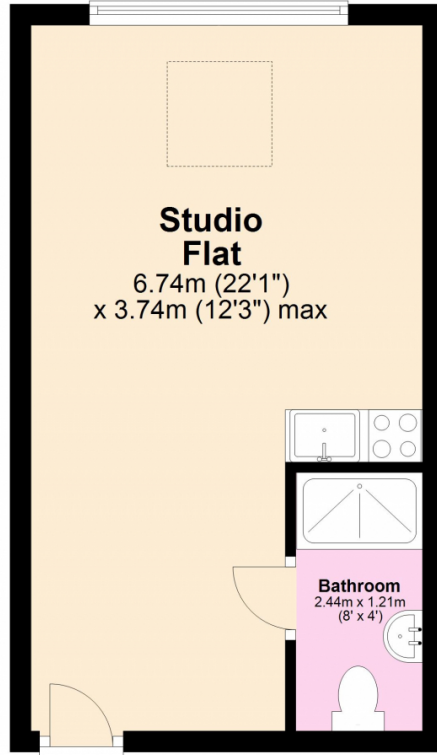

1

Bedroom

1

Bathroom

Kings are delighted to offer for sale this superb student flat in Tudor Studios on Tudor Road, Leicester. Tudor Studios offer high spec student rooms with en-suite and a range of on-site facilities for students including a common room, gym facilities and a coffee shop. The property also benefits from a landscaped courtyard for those spring and autumnal evenings. Tudor Studios is in a city centre location, offering the perfect location for students at either of Leicester's two universities - University of Leicester and De Montfort University. Call Kings today on 0116 352 7012!!!

Ground Floor

Approx. 25.2 sq. metres (271.0 sq. feet)

Total area: approx. 25.2 sq. metres (271.0 sq. feet)

Score	Energy rating	Current	Potential
92+	A		
81-91	B	85 B	85 B
69-80	C		
55-68	D		
39-54	E		
21-38	F		
1-20	G		