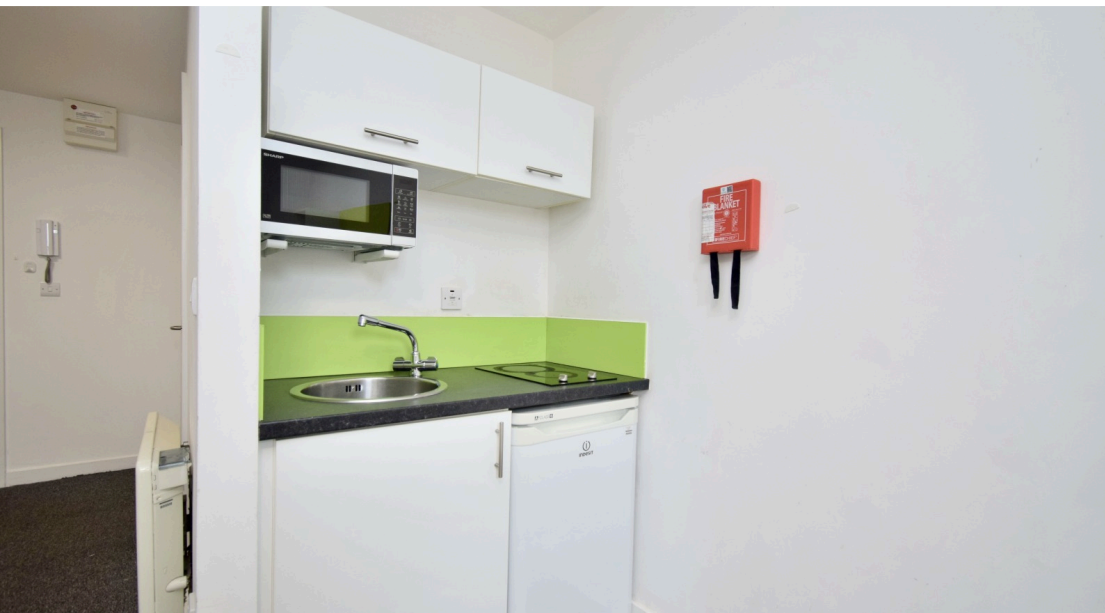

1

Bedroom

1

Bathroom

Kings are delighted to offer for sale this superb student flat in Tudor Studios on Tudor Road, Leicester. Tudor Studios offer high spec student rooms with en-suite and a range of on-site facilities for students including a common room, gym facilities and a coffee shop. The property also benefits from a landscaped courtyard for those spring and autumnal evenings. Tudor Studios is in a city centre location, offering the perfect location for students at either of Leicester's two universities - University of Leicester and De Montfort University. Call Kings today on 0116 352 7012!!!

Kings are delighted to offer for sale this superb student flat in Tudor Studios on Tudor Road, Leicester. Tudor Studios offer high spec student rooms with en-suite and a range of on-site facilities for students including a common room, gym facilities and a coffee shop. The property also benefits from a landscaped courtyard for those spring and autumnal evenings. Tudor Studios is in a city centre location, offering the perfect location for students at either of Leicester's two universities - University of Leicester and De Montfort University. Call Kings today on 0116 352 7012!!!