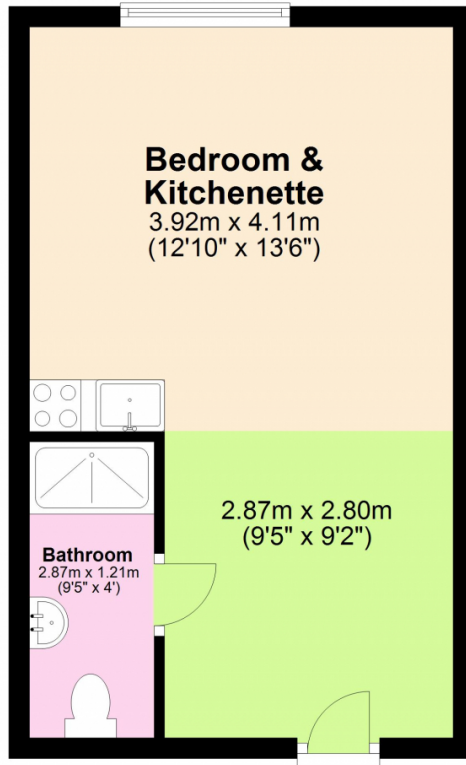

Ground Floor

Approx. 28.3 sq. metres (304.8 sq. feet)

Total area: approx. 28.3 sq. metres (304.8 sq. feet)

Score	Energy rating	Current	Potential
92+	A		
81-91	B	87 B	87 B
69-80	C		
55-68	D		
39-54	E		
21-38	F		
1-20	G		