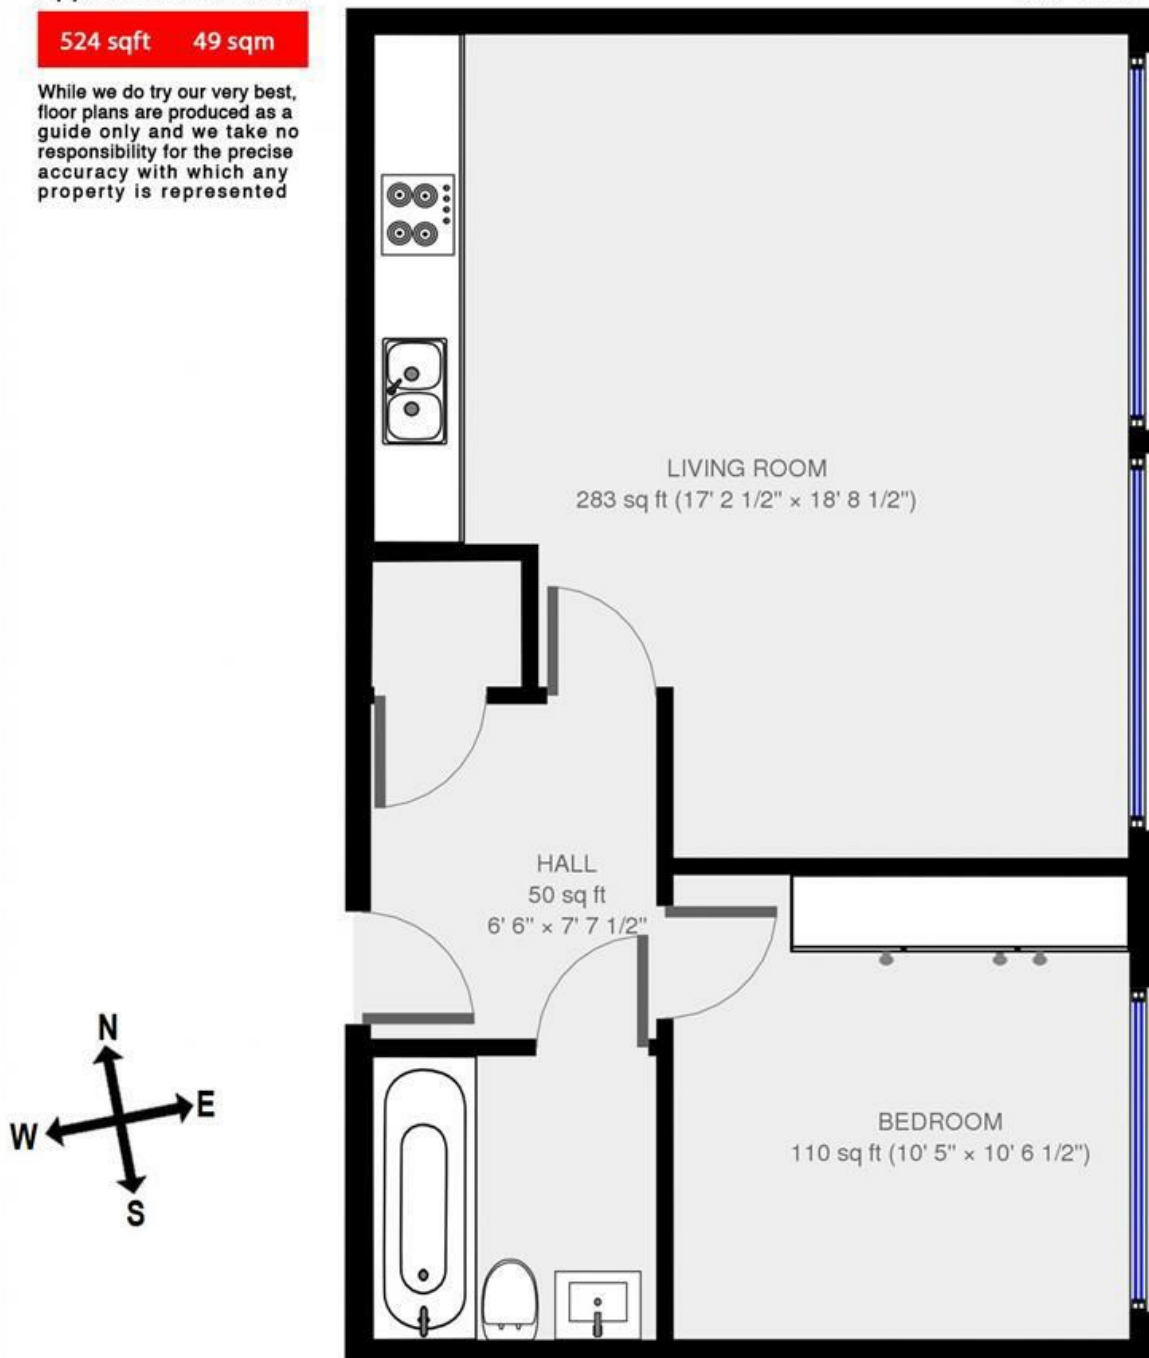

Modo Building, Clement Avenue, SW4

1 bed flat.

Approx internal area:

524 sqft 49 sqm

While we do try our very best, floor plans are produced as a guide only and we take no responsibility for the precise accuracy with which any property is represented

3rd Floor

Clapham High Street