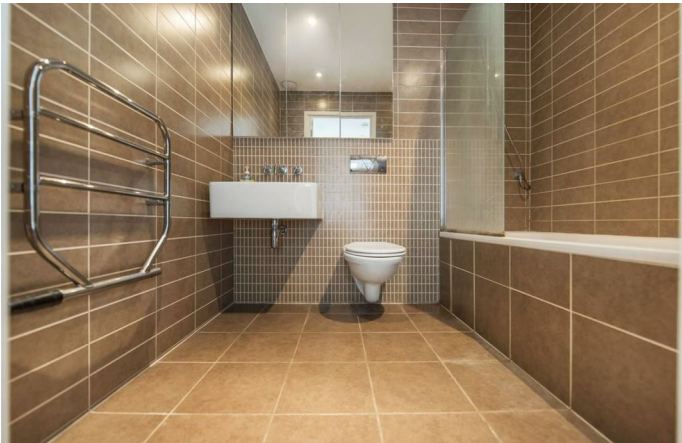

### Property Details

A stylish, sleek one double bedroom flat located in the heart of Clapham. The flat comprises a large double bedroom with ample storage a large open plan reception kitchen area with space for a dining space. The kitchen is modern and is full of an integrated appliance. The bathroom is large and stylish and there is further storage in the hallway. The entrance is on a quiet side road and all the amenities of Clapham are quite literally on your doorstep, including Clapham Common, Clapham North, and Clapham High Street stations.

### Features

- New build
- Central location
- Bright and airy throughout
- Close to transport links
- 1 Bedroom
- 1 Bathroom

Council tax band C    EPC rating B (82)

Modo Building, Clement Avenue, SW4

1 bed flat.