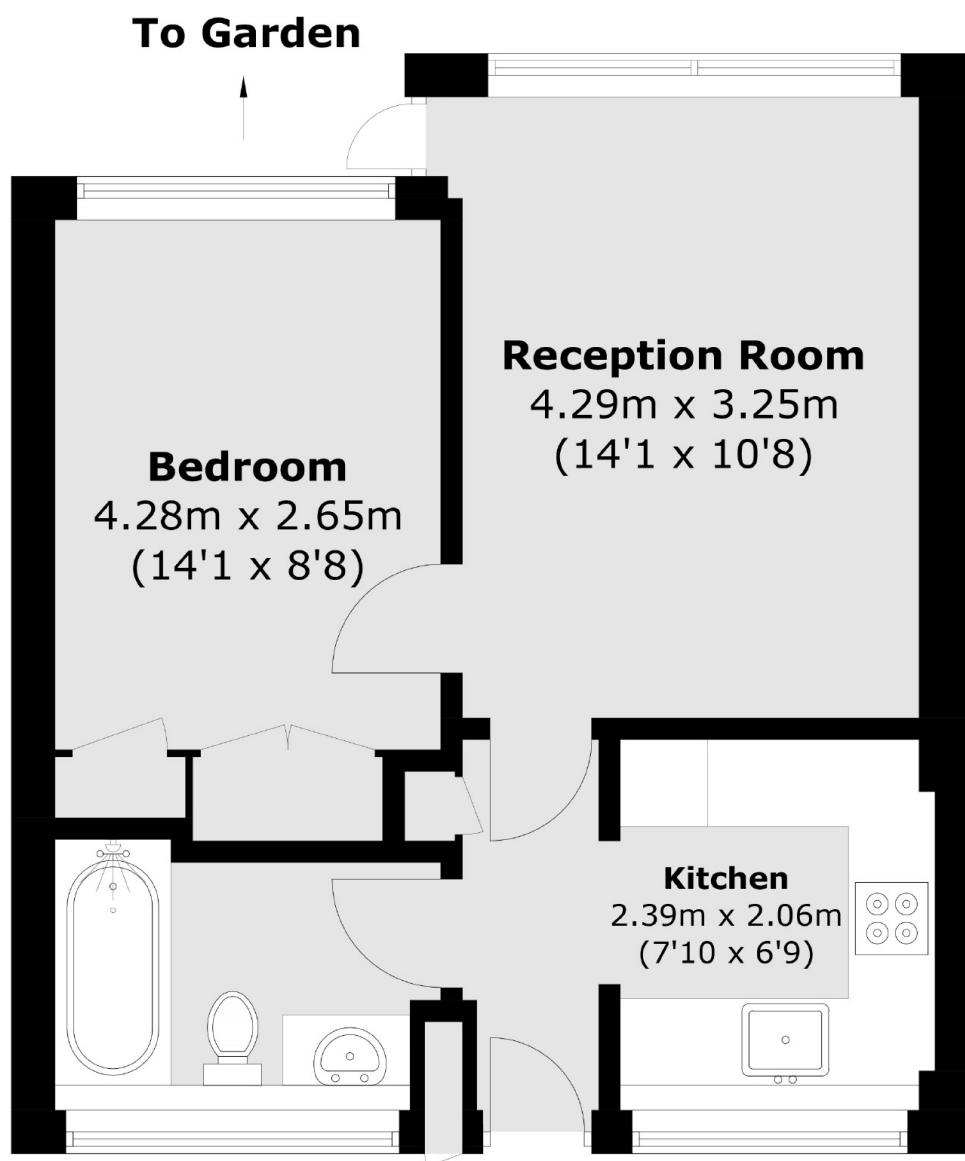

# Churchill Gardens, London, SW1V

Total area (approx.): 39.5 sq. m (425.2 sq. ft)  
External Cupboard: 0.2 sq. m (2.1 sq. ft)