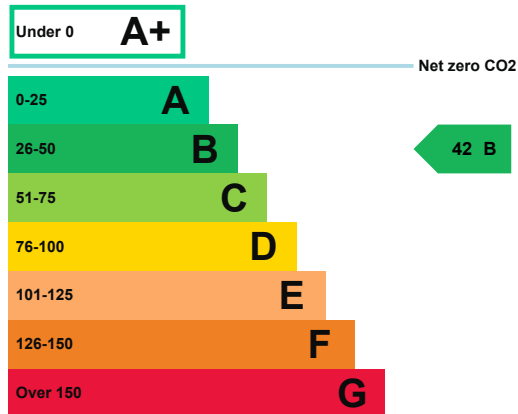

Energy performance certificate (EPC)

316 Marfleet Lane
KINGSTON UPON HULL
HU9 5AQ

Energy rating

B

Valid until: **31 August 2034**

Certificate number: **4084-6758-5659-8556-3896**

Property type **Retail/Financial and Professional Services**

Total floor area **337 square metres**

Rules on letting this property

Properties can be let if they have an energy rating from A+ to E.

Energy rating and score

This property's energy rating is B.

Properties get a rating from A+ (best) to G (worst) and a score.

The better the rating and score, the lower your property's carbon emissions are likely to be.

How this property compares to others

Properties similar to this one could have ratings:

If newly built

13 A

If typical of the existing stock