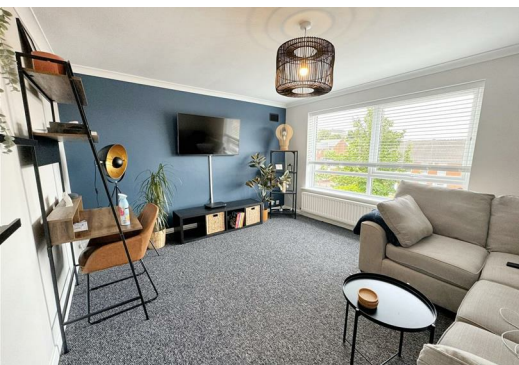

**Duke Street,**  
Sutton Coldfield, B72 1RJ  
**£895 PCM**

NEWTON FALLOWELL are delighted to offer this fantastic one bedroom apartment located in a sought after location of Sutton Coldfield. In short the property has one bedroom, Lounge, kitchen, family bathroom, local amenities are within a short walking distance and transport links to surrounding areas. AVAILABLE NOW FOR VIEWINGS!