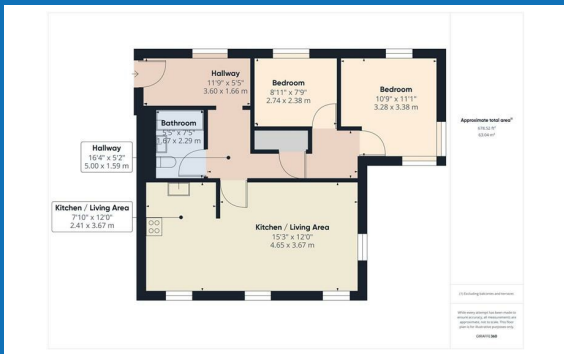

502 Queen Square, Station Road Morecambe, LA4

Apartment - Purpose Built

Overview

- NO CHAIN
- GREAT INVESTMENT FOR A BUY TO LET
- TWO DOUBLE BEDROOMS
- FAR REACHING VIEWS FROM THE MASTER BEDROOM
- SECURED GATED PARKING
- LEASEHOLD
- FIRST TIME BUYERS HOME
- OPEN PLAN LIVING
- LIFT TO ALL FLOORS
- GOOD LOCAL AMENITIES

Selling your home?

If you are considering selling your home please contact us today for your no obligation free market appraisal.

Our dedicated and friendly team will assist you 6 days a week. Get in touch today!

01524 548888

Email: sales@mightyhouse.co.uk

Entrance Hallway

Double glazed window allowing lots of natural light, storage cupboard housing the water cylinder and electric meter, access to the loft which is part boarded.

Open Plan Kitchen/Lounge

Lounge area with double glazed windows to front and side, electric wall heater, carpeted floor. Kitchen area with a double-glazed window to the side, range of matching wall and base units, four plates electric hob and oven, extractor hood, plumbing for washing machine, built-in fridge/freezer, stainless steel sink, vinyl floor.

Bedroom One

Double-glazed windows to the rear and side let in an abundance of natural light as well as offering

far-reaching views, an electric wall heater and carpeted floor.

Bedroom Two

Double-glazed window to the side, an electric wall heater and carpeted floor.

Bathroom

Panelled bath with thermostatic shower, wash hand basin, vinyl floor, extractor fan, electric wall heater, W.C.

Useful Information

Tenure Leasehold
250 Years
Start Date 2009
End Date 2258
Years remaining 233
Lift To All Floors
Service Charge is to be confirmed.
Ground rent is to be confirmed.
Council Tax Band (B)
£1756.26
Management company
Block Buddy