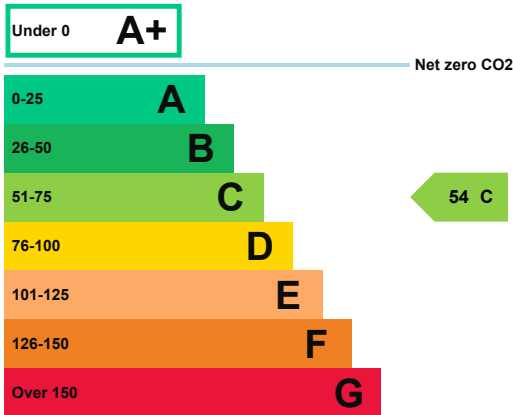

Property type	B1 Offices and Workshop businesses
Total floor area	59,187 square metres

Rules on letting this property

Properties can be let if they have an energy rating from A+ to E.

Energy rating and score

This property's energy rating is C.

Properties get a rating from A+ (best) to G (worst) and a score.

The better the rating and score, the lower your property's carbon emissions are likely to be.

How this property compares to others

Properties similar to this one could have ratings:

If newly built

25 A

If typical of the existing stock

75 C

Breakdown of this property's energy performance

Main heating fuel	LPG
Building environment	Heating and Natural Ventilation
Assessment level	4
Building emission rate (kgCO ₂ /m ² per year)	20.98
Primary energy use (kWh/m ² per year)	135