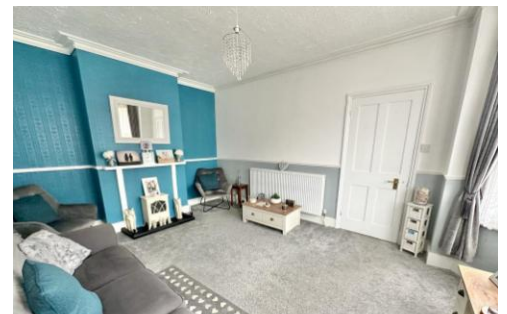

H

HAMILTONS

190 Connaught Road

Brookwood, Woking, , GU24 0AH

****Closed Onward Chain****

Hamiltons are proud to bring to the market, this rare opportunity to purchase a beautiful period property, that is situated in the charming village of Brookwood just a moments walk from local shops and Brookwood Main Line Station with connections to London Waterloo as quick at 37 minuets, as well as having a substantial garden that backs onto the Basingstoke Canal.

Asking Price Of £900,000

EPC Rating TBC

- Beautiful Edwardian Double Fronted House
- Four Bedrooms
- Substantial Garden
- Backing onto The Basingstoke Canal